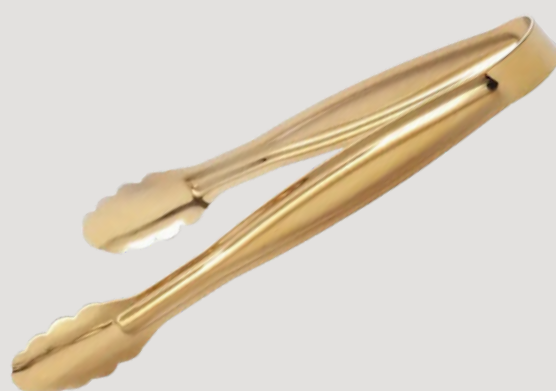

SILVER BAR JIGGER
 QUANTITY - 14
 PRICE PER ITEM - R35

BAR EQUIPMENT - SILVER ICE TONG 1
 QUANTITY - 3
 PRICE PER ITEM - R15

BAR EQUIPMENT - SILVER ICE TONG 2
 QUANTITY - 9
 PRICE PER ITEM - R10

BAR EQUIPMENT ICE TONG 3
 QUANTITY - 25
 PRICE PER ITEM - R10

BAR EQUIPMENT - GOLD ICE TONG
 QUANTITY - 10
 SIZE - L:15CM
 PRICE PER ITEM - R10

MORE AVAILABLE ON REQUEST

BAR EQUIPMENT - SERRATED ICE TONG
 QUANTITY - 21
 SIZE - L:17CM
 PRICE PER ITEM - R15

NEW

BAR EQUIPMENT - SILVER ICE TONG DIAMOND CUT-OUT
 QUANTITY - 6
 SIZE - L:16CM
 PRICE PER ITEM - R15