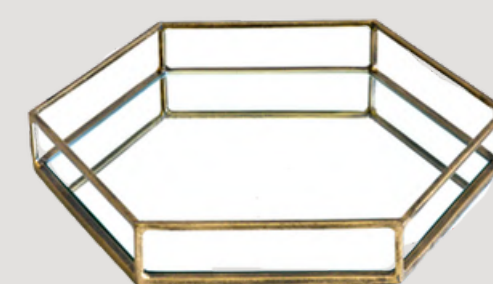

PLANT POT - GOLD  
SCALLOP EDGE

QUANTITY - 1  
SIZE - H:11.7CM  
PRICE PER ITEM - R50

GOLD PLANT POT  
WITH VERTICAL LINES

QUANTITY - 2  
SIZE - H:14.5CM  
PRICE PER ITEM - R50

PLANT POT - GOLD METAL  
FLUTED SURFACE - LARGE

QUANTITY - 4  
SIZE - W:37.5CM  
PRICE PER ITEM - R40

TRAY - HEXAGON  
MIRRORED - GOLD

QUANTITY - 6  
SIZE - H:5.5CM X W:35CM  
PRICE PER ITEM - R80

SQUARE GOLD  
MIRROR TRAY

QUANTITY - 2  
SIZE - L:35.5CM X W:35.5CM  
X H:5.5CM  
PRICE PER ITEM - R80