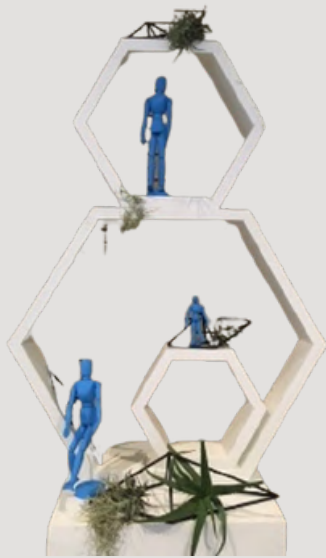

## WOODEN AND STRAW ITEMS

ASSORTED BIRD NESTS

QUANTITY - 5  
PRICE PER ITEM - R50

WOOD - SINGLE TRAY

QUANTITY - 3  
SIZE - L:31CM X W:10CM  
X H:10CM  
PRICE PER ITEM - R35

BAMBOO ROUND BOX WITH ROSE GOLD

QUANTITY - 1  
SIZE - H:9CM X D:10CM  
PRICE PER ITEM - R20

POTPLANT BOX

QUANTITY - 7  
PRICE PER ITEM - R60

WOODED - HEXAGON SHAPE - SMALL

QUANTITY - 5  
SIZE - H:30CM  
PRICE PER ITEM - R20

WOODEN - HEXAGON SHAPE - MEDIUM

QUANTITY - 6  
SIZE - H:43CM  
PRICE PER ITEM - R30