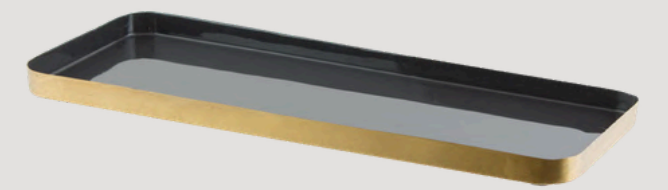

CHARCOAL / GREY TRAY
QUANTITY - 2
SIZE - L:41CM X W:16CM
PRICE PER ITEM - R30