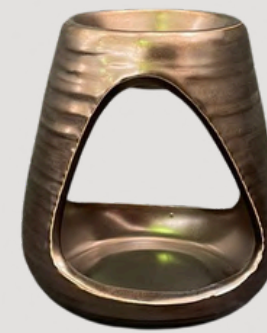

PLANT POT - GOLD  
SCALLOP EDGE

QUANTITY - 1  
SIZE - H:11.7CM  
PRICE PER ITEM - R50

GOLD PLANT POT  
WITH VERTICAL LINES

QUANTITY - 2  
SIZE - H:14.5CM  
PRICE PER ITEM - R50

PLANT POT - GOLD METAL  
FLUTED SURFACE - LARGE

QUANTITY - 4  
SIZE - W:37.5CM  
PRICE PER ITEM - R40

TRAY - HEXAGON  
MIRRORED - GOLD

QUANTITY - 6  
SIZE - H:5.5CM X W:35CM  
PRICE PER ITEM - R80

SQUARE GOLD  
MIRROR TRAY

QUANTITY - 2  
SIZE - L:35.5CM X W:35.5CM  
X H:5.5CM  
PRICE PER ITEM - R80

PLANT POT - GOLD  
HORIZONTAL LINES

QUANTITY - 1  
SIZE - D:17.5CM X H:15.5CM  
PRICE PER ITEM - R50

GOLD TABLE  
ORNAMENT

QUANTITY - 1  
PRICE PER ITEM - R20

GOLDEN BALL

QUANTITY - 1  
SIZE - H:20CM  
PRICE PER ITEM - R10

## GOLD AND BRONZE ITEMS

**BLACK/BRASS TRAY**  
 QUANTITY - 2  
 SIZE - D:40.5CM  
 PRICE PER ITEM - R40

**GOLD - OVAL MIRROR TRAY**  
 QUANTITY - 26  
 SIZE - L:23CM X W:16CM X H:5CM  
 PRICE PER ITEM - R20