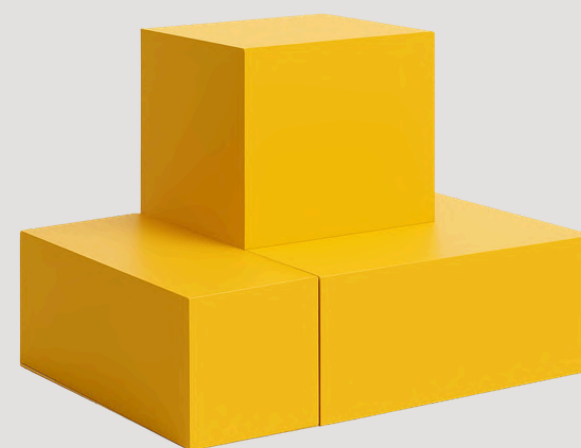

BLOCK CUBOID

QUANTITY - 2
SIZE - 95CM X 95CM X 1M
PRICE PER ITEM - R250