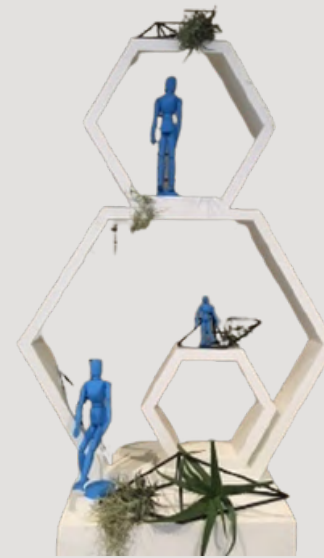

## WOODEN AND STRAW ITEMS

ASSORTED BIRD NESTS

QUANTITY - 5  
PRICE PER ITEM - R50

WOOD - SINGLE TRAY

QUANTITY - 3  
SIZE - L:31CM X W:10CM  
X H:10CM  
PRICE PER ITEM - R35

BAMBOO ROUND BOX WITH ROSE GOLD

QUANTITY - 1  
SIZE - H:9CM X D:10CM  
PRICE PER ITEM - R20

POTPLANT BOX

QUANTITY - 7  
PRICE PER ITEM - R60

WOODED - HEXAGON SHAPE - SMALL

QUANTITY - 5  
SIZE - H:30CM  
PRICE PER ITEM - R20

WOODEN - HEXAGON SHAPE - MEDIUM

QUANTITY - 6  
SIZE - H:43CM  
PRICE PER ITEM - R30

WOODEN - HEXAGON SHAPE - LARGE

QUANTITY - 6  
SIZE - H:69CM  
PRICE PER ITEM - R50

DECORATIVE ITEMS - WHITE BAMBOO TROLLEY

QUANTITY - 2  
PRICE PER ITEM - R100

BLACK WOODEN CUT-OUT DECOR TREE

QUANTITY - 9  
SIZE - L:80  
PRICE PER ITEM - R50