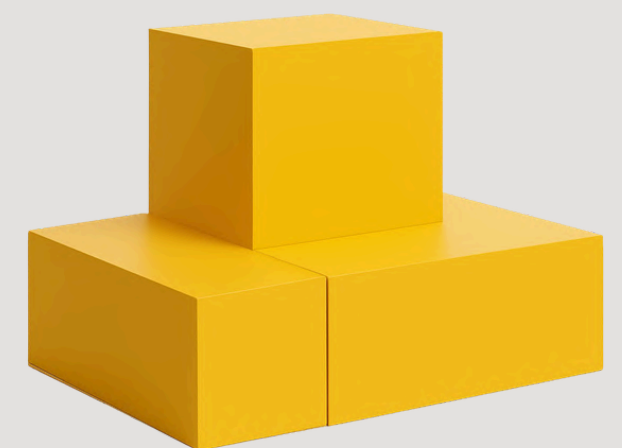

WOODEN BLOCK BENCHES

QUANTITY - 8
SIZE - 45CM X 45CM X 1.4M
PRICE PER ITEM - R350