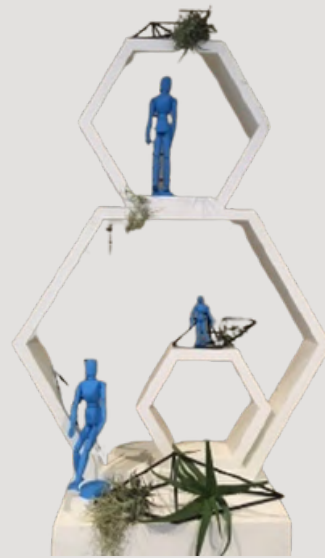

## WOODEN AND STRAW ITEMS

ASSORTED BIRD NESTS

QUANTITY - 5  
PRICE PER ITEM - R50

WOOD - SINGLE TRAY

QUANTITY - 3  
SIZE - L:31CM X W:10CM  
X H:10CM  
PRICE PER ITEM - R35

BAMBOO ROUND BOX WITH ROSE GOLD

QUANTITY - 1  
SIZE - H:9CM X D:10CM  
PRICE PER ITEM - R20

POTPLANT BOX

QUANTITY - 7  
PRICE PER ITEM - R60

WOODED - HEXAGON SHAPE - SMALL

QUANTITY - 5  
SIZE - H:30CM  
PRICE PER ITEM - R20

WOODEN - HEXAGON SHAPE - MEDIUM

QUANTITY - 6  
SIZE - H:43CM  
PRICE PER ITEM - R30