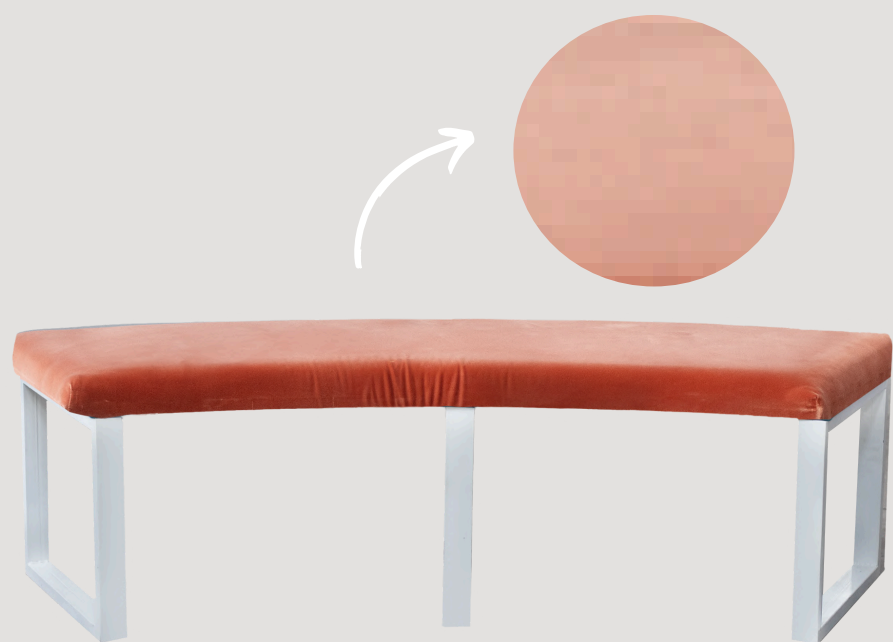

OTTOMANS - CURVED ORANGE
FLORAL BENCH

QUANTITY - 1
PRICE PER ITEM - R550

OTTOMANS - CURVED ORANGE
FLORAL BENCH

QUANTITY - 1
PRICE PER ITEM - R550

OTTOMANS - CURVED ORANGE
PLAIN BENCH

QUANTITY - 1
PRICE PER ITEM - R550