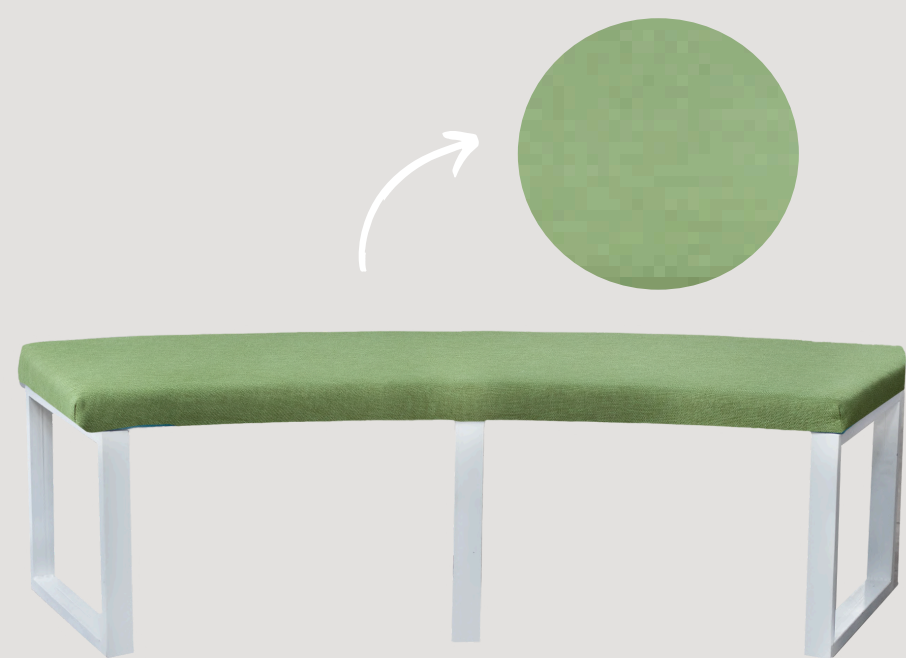

QUANTITY - 1
PRICE PER ITEM - R550

OTTOMANS - CURVED BLUE & WHITE PATTERNED BENCH

QUANTITY - 1
PRICE PER ITEM - R550

OTTOMANS - CURVED TURQUOISE PLAIN BENCH

QUANTITY - 1
PRICE PER ITEM - R550

OTTOMANS - CURVED GREEN PLAIN BENCH