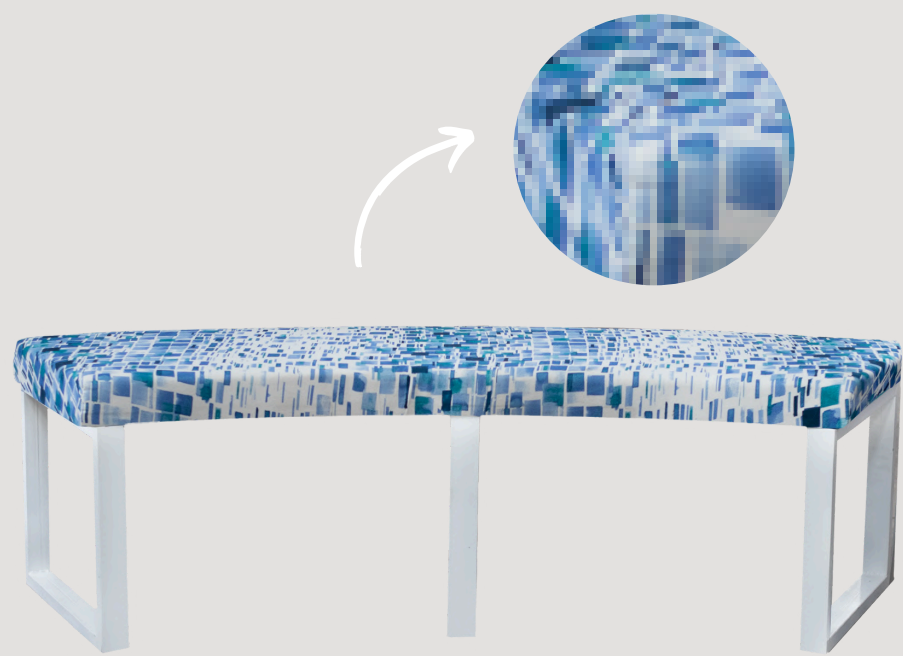

QUANTITY - 3
PRICE PER ITEM - R200

BENCHES - WOODEN WOVEN

QUANTITY - 7
PRICE PER ITEM - R200

WOODEN BENCH

QUANTITY - 20
PRICE PER ITEM - R180

FURNITURE

OTTOMANS

OTTOMANS - CURVED BLUE & WHITE PATTERNED BENCH