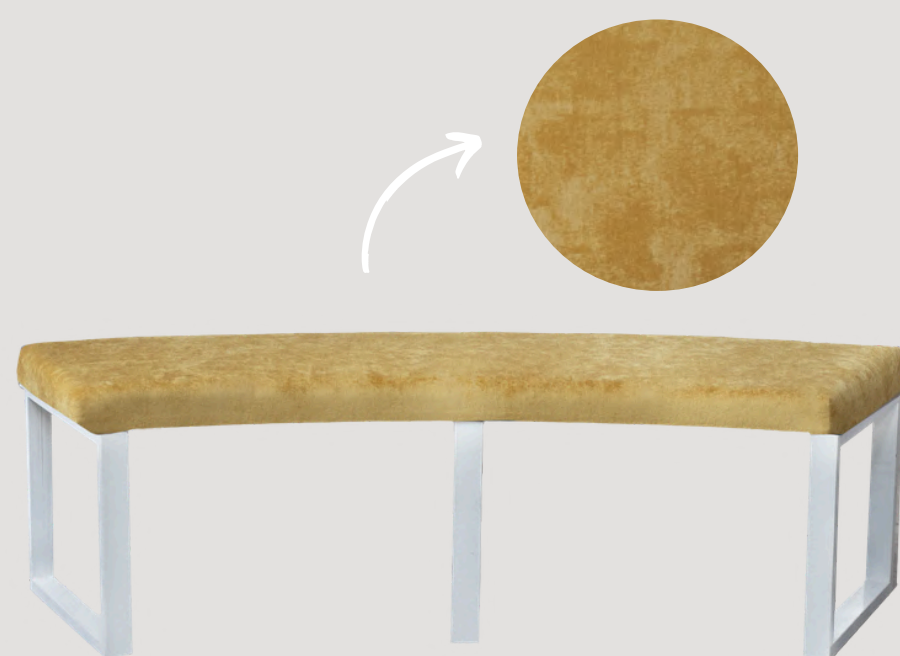

OTTOMANS - CURVED YELLOW
VELVET BENCH

QUANTITY - 1
PRICE PER ITEM - R550