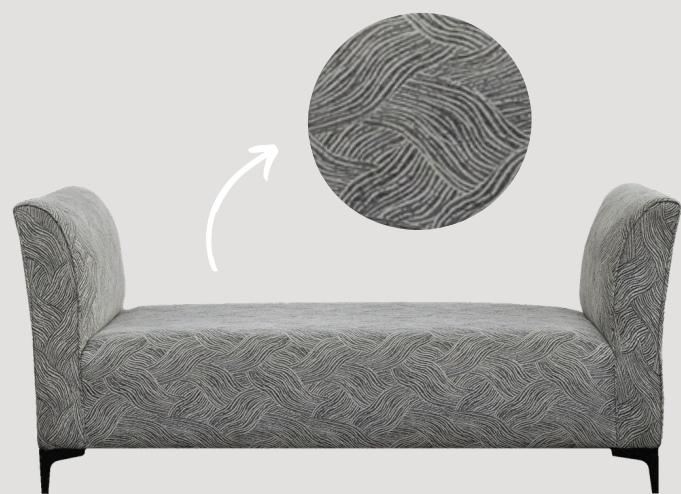

CHAISE - BLACK &
WHITE PATTERN CHAISE LOUNGE
QUANTITY - 1
PRICE PER ITEM - R950