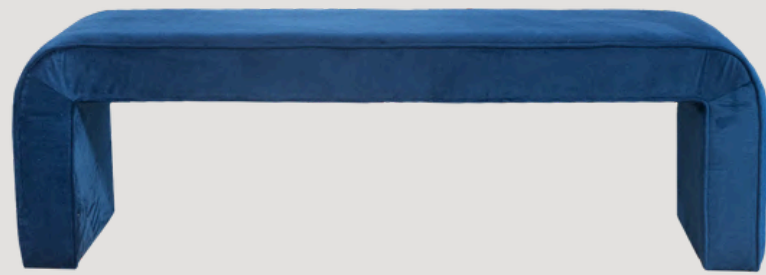

OTTOMANS - BLUE
VELVET SCULPT
QUANTITY - 1
SIZE - L:1.5M
PRICE PER ITEM - R550