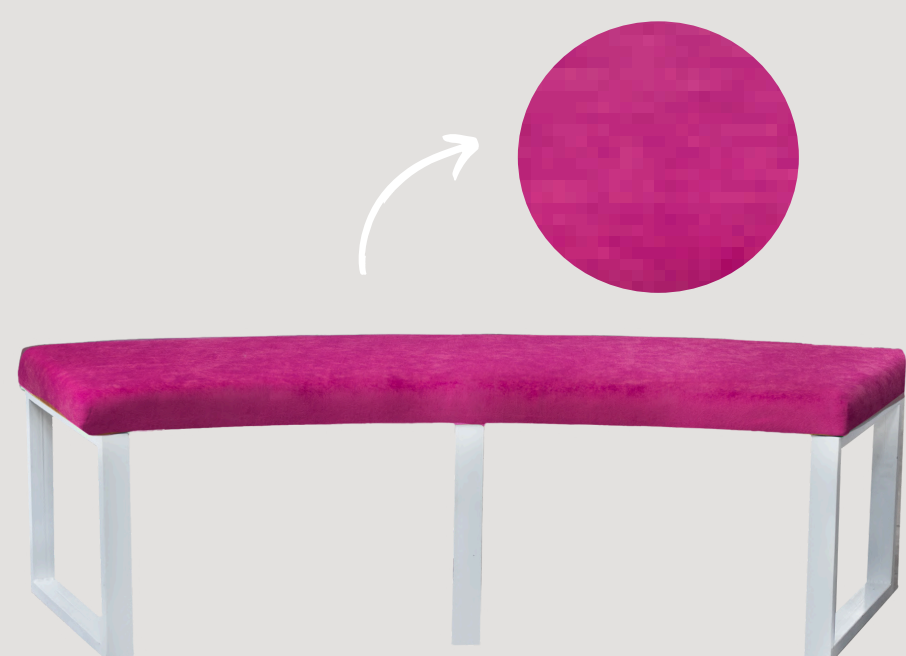

OTTOMANS - CURVED MAGENTA VELVET BENCH

QUANTITY - 1
PRICE PER ITEM - R550