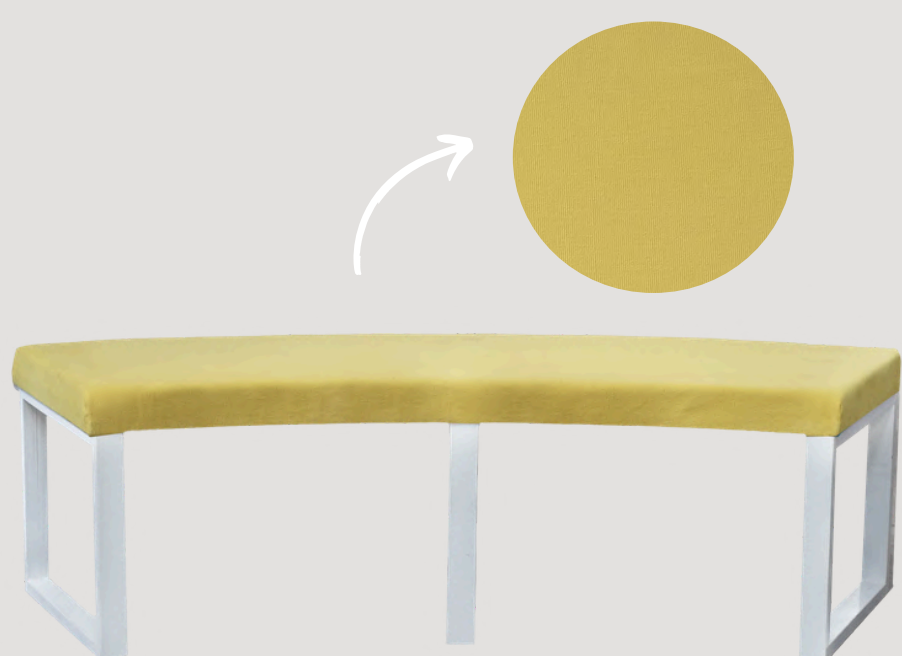

OTTOMANS - CURVED YELLOW BENCH

QUANTITY - 1
PRICE PER ITEM - R550