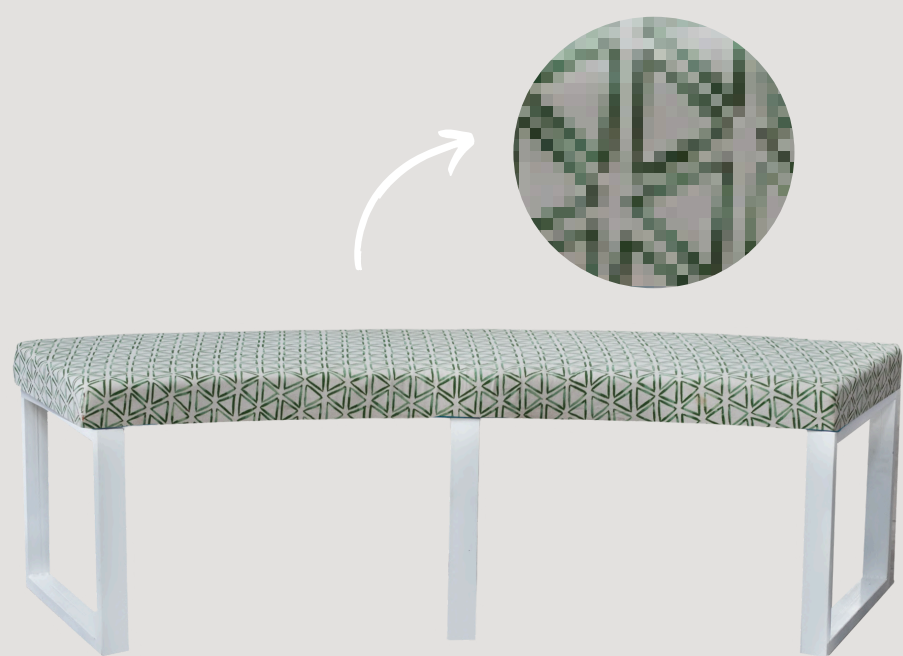

OTTOMANS - CURVED GREEN & WHITE TRIANGLE PATTERNED BENCH

QUANTITY - 1
PRICE PER ITEM - R550