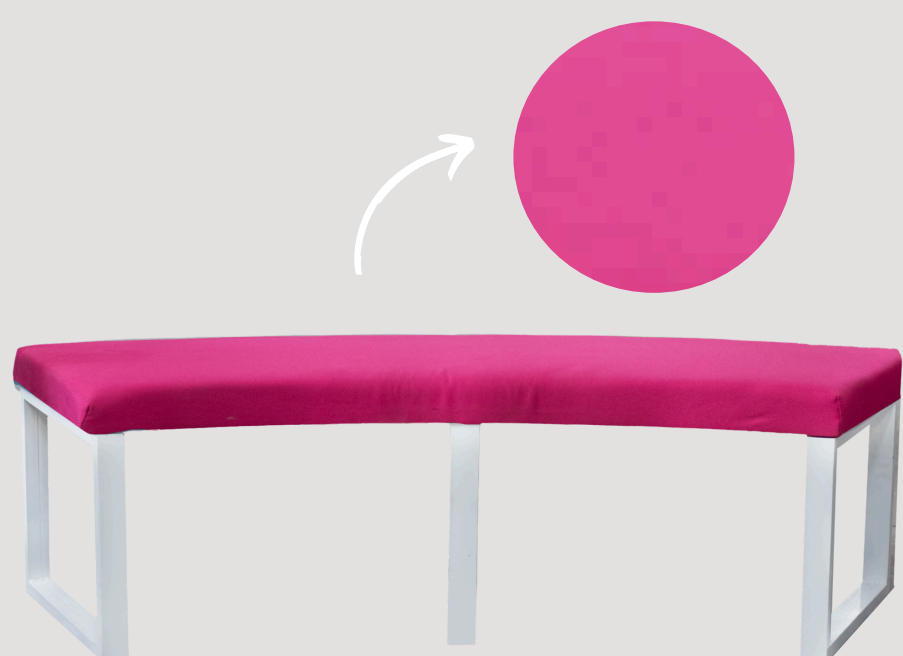

QUANTITY - 1
PRICE PER ITEM - R550

OTTOMANS - CURVED GREEN & WHITE TRIANGLE PATTERNED BENCH

QUANTITY - 1
PRICE PER ITEM - R550

OTTOMANS - CURVED LAUREL BENCH

QUANTITY - 1
PRICE PER ITEM - R550

OTTOMANS - CURVED MAGENTA PLAIN BENCH