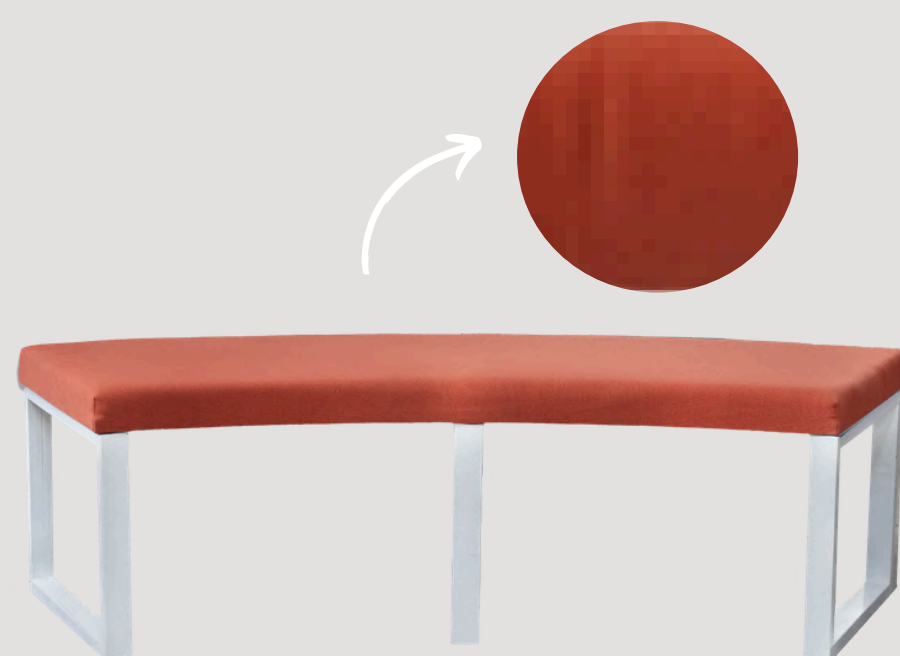

OTTOMANS - CURVED ORANGE
PLAIN BENCH

QUANTITY - 1
PRICE PER ITEM - R550