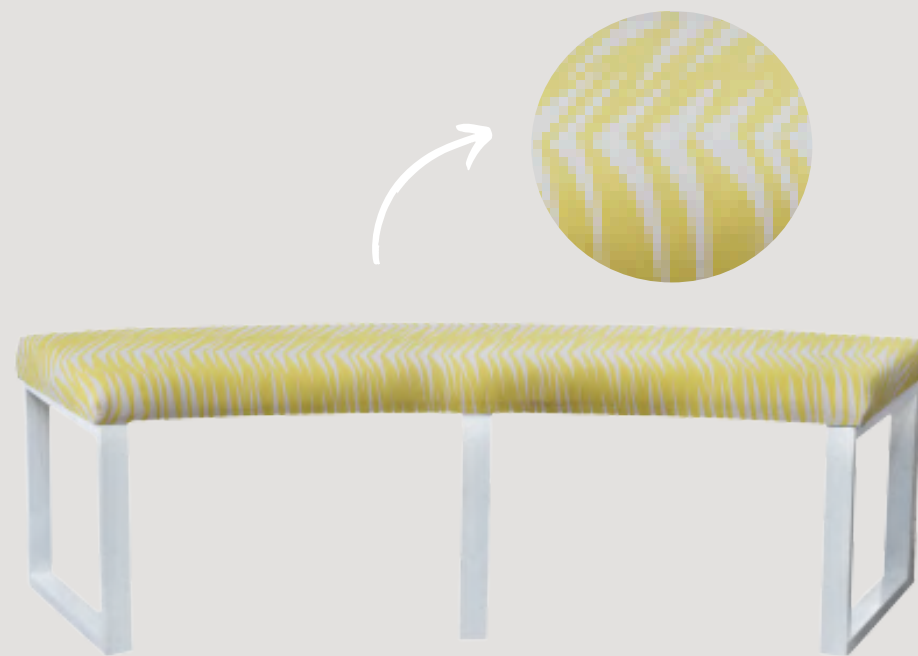

OTTOMANS - CURVED VELVET
ORANGE BENCH

QUANTITY - 1
PRICE PER ITEM - R550

OTTOMANS - CURVED YELLOW
VELVET BENCH

QUANTITY - 1
PRICE PER ITEM - R550

OTTOMANS - CURVED YELLOW BENCH

QUANTITY - 1
PRICE PER ITEM - R550