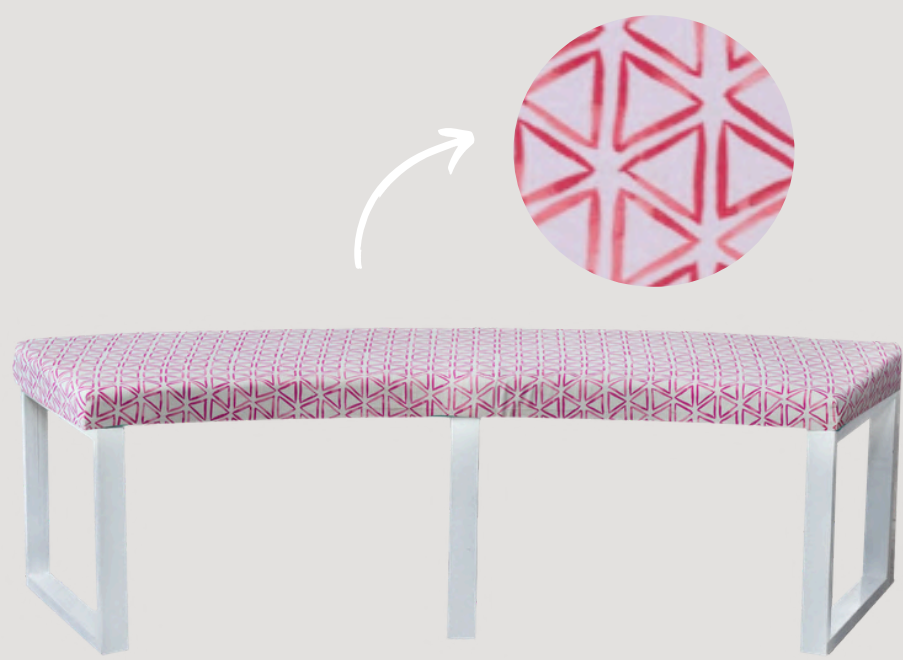

QUANTITY - 1
PRICE PER ITEM - R550

OTTOMANS - CURVED MAGENTA VELVET BENCH

QUANTITY - 1
PRICE PER ITEM - R550

FURNITURE

OTTOMANS

OTTOMANS - CURVED PINK
TRIANGLE PATTERNED BENCH

QUANTITY - 1
PRICE PER ITEM - R550