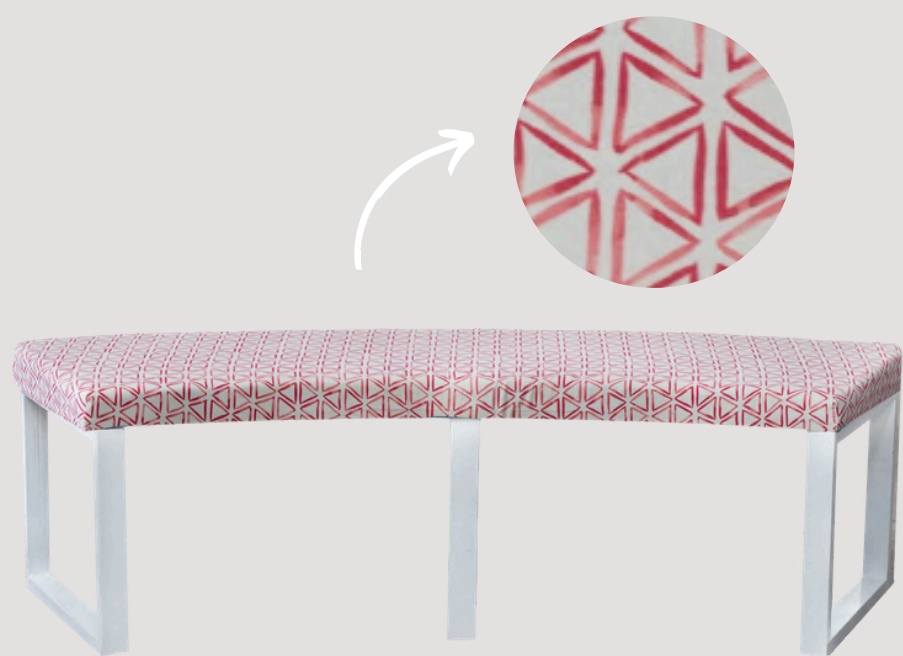

OTTOMANS - CURVED ORANGE
FLORAL BENCH

QUANTITY - 1
PRICE PER ITEM - R550