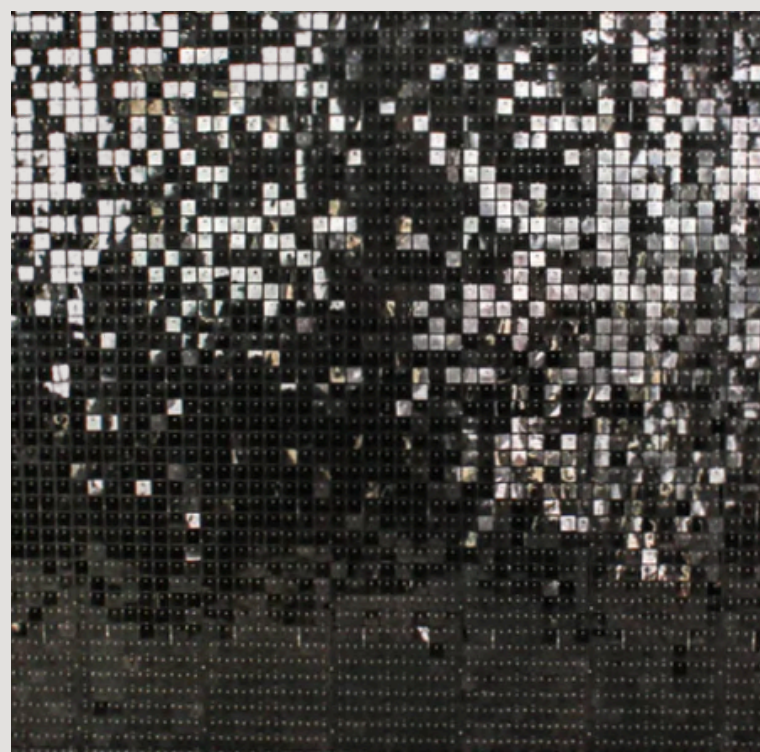

FOR DELIVERY AND
COLLECTION ONLY

BACKDROPS - SHIMMER
WALL BLACK

QUANTITY - 3 PANELS
SIZE - W:1.5M X H:2.2M
PRICE PER PANEL - R1800