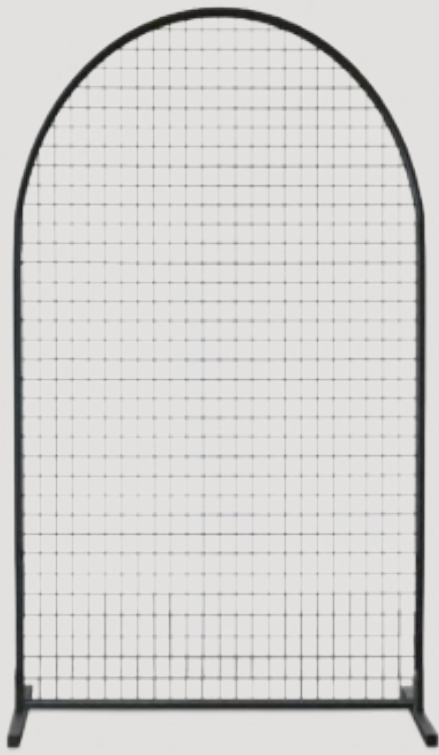

NEW

NEON LIGHT ADDED ON THE INNER ARCH

BACKDROPS - CUSTOM SINGLE NEON LIGHT METAL ARCH

QUANTITY - 6
 SIZE - W:1.2M X H:2.4M
 PRICE PER ITEM - R750

NEW

CUSTOM COLOUR AVAILABLE

BACKDROPS - CUSTOM ARCHED MESH SCREEN