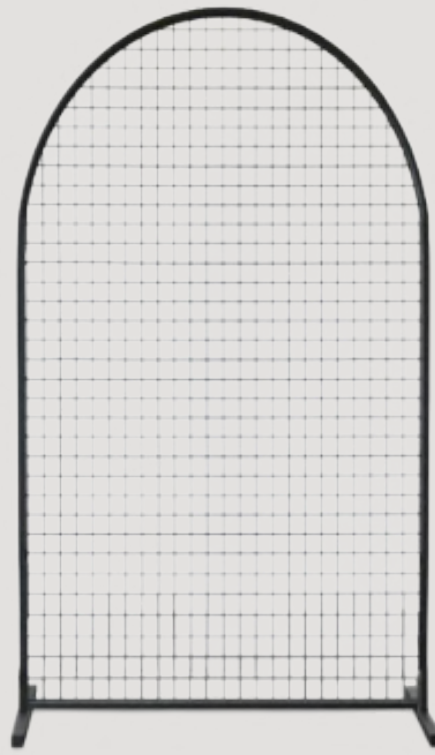

CUSTOM COLOUR AVAILABLE

BACKDROPS - CUSTOM ARCHED MESH SCREEN

QUANTITY - 1
SIZE - W:1M X H:1.8M
PRICE PER ITEM - R300

NEW