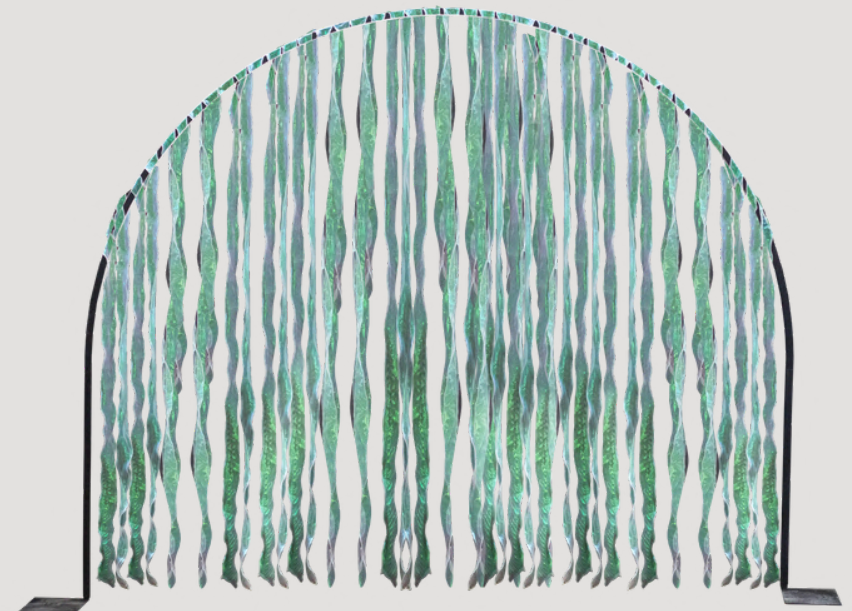

QUANTITY - 1
SIZE - W:48.5CM X H:1M
(4 ARROWS:L:48.5CM X W:9CM D:5CM)
PRICE PER ITEM - R300

NEW

JELLYFISH ARCH