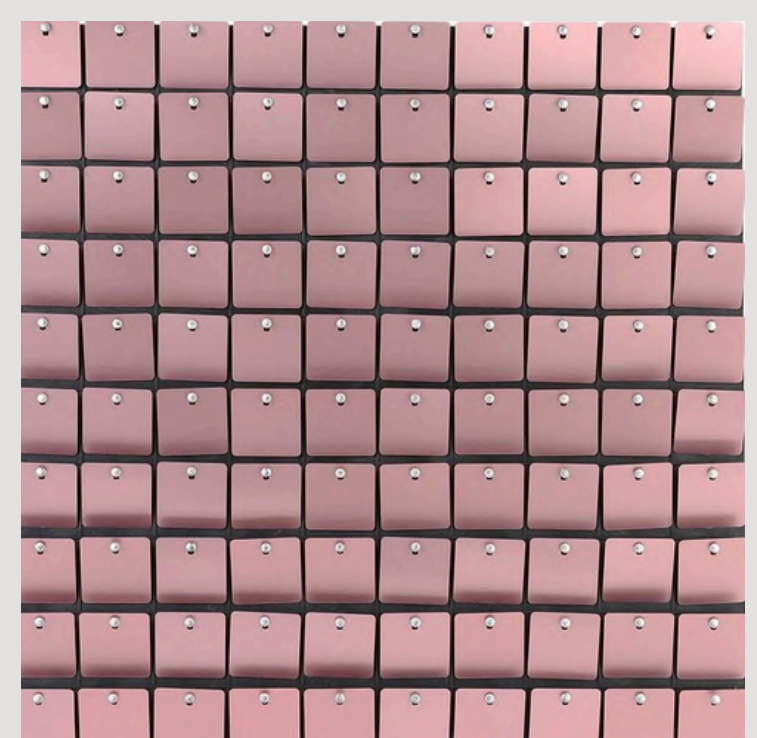

FOR DELIVERY AND
COLLECTION ONLY

BACKDROPS - SHIMMER
WALL GOLD

QUANTITY - 4 PANELS
SIZE - W:1.5M X H:2.2M
PRICE PER PANEL - R1800

FOR DELIVERY AND
COLLECTION ONLY

BACKDROPS - SHIMMER
WALL BLACK

QUANTITY - 3 PANELS
SIZE - W:1.5M X H:2.2M
PRICE PER PANEL - R1800