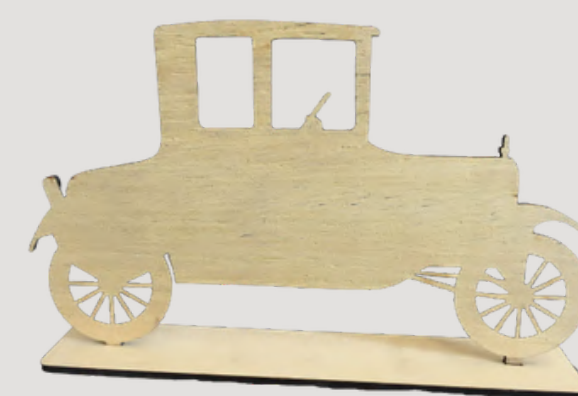

VINTAGE MODEL CAR
WOODEN CUTOUT
QUANTITY - 20
PRICE PER ITEM - R15