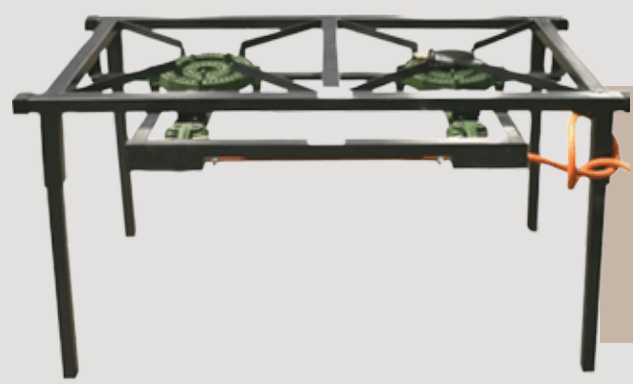

CATERING COLLECTION

CATERING EQUIPMENT

GAS NOT INCLUDED
(GAS BOTTLE AT EXTRA COST)

BOILER TABLE - GAS NOT INCLUDED
QUANTITY - 2
PRICE PER ITEM - R300