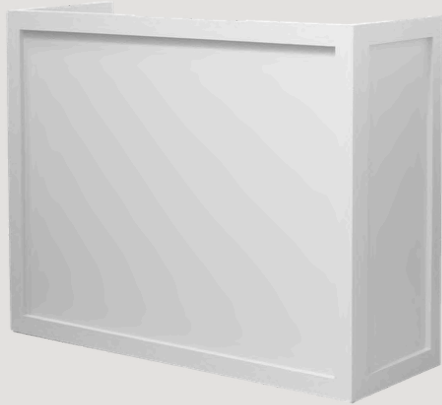

WHITE DJ BOOTH

QUANTITY - 2
SIZE - L:1.5M X W:50CM X H:1.2M
PRICE PER ITEM - R1200