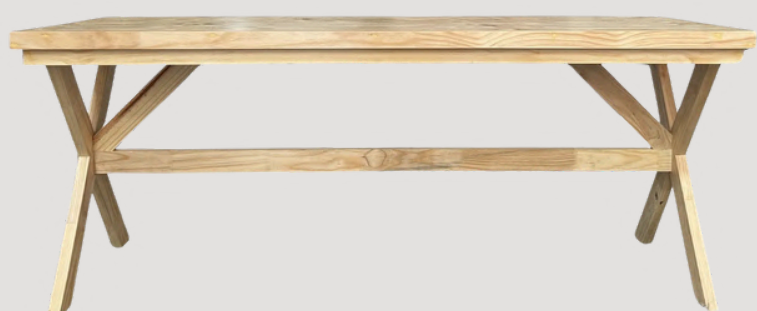

TABLE COLLECTION

PARTY TABLES

NEW

TABLES - FABRIC PICNIC TABLETOP

QUANTITY - 8
SIZE - L:1.8M X W:65CM
X H:75CM
PRICE PER ITEM - R400