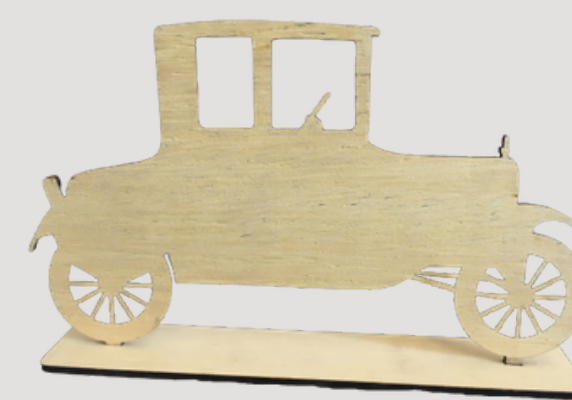

VINTAGE MODEL CAR
WOODEN CUTOUT
QUANTITY - 20
PRICE PER ITEM - R15