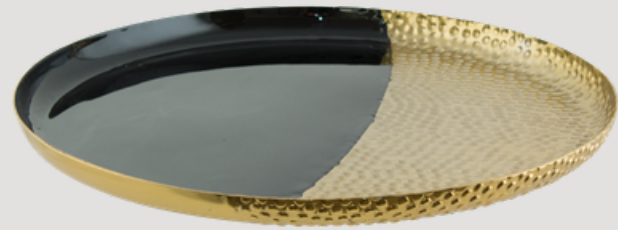

QUANTITY - 1
PRICE PER ITEM - R20

GOLDEN BALL

QUANTITY - 1
SIZE - H:20CM
PRICE PER ITEM - R10

DECOR ITEMS

GOLD AND BRONZE ITEMS

BLACK/BRASS
TRAY

QUANTITY - 2
SIZE - D:40.5CM
PRICE PER ITEM - R40

GOLD - OVAL
MIRROR TRAY