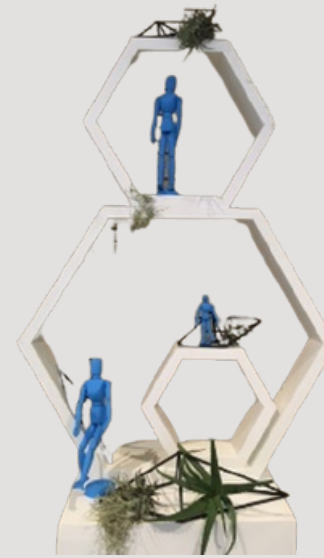

POTPLANT BOX

QUANTITY - 7
PRICE PER ITEM - R60

WOODED - HEXAGON SHAPE - SMALL

QUANTITY - 5
SIZE - H:30CM
PRICE PER ITEM - R20

WOODEN - HEXAGON SHAPE - MEDIUM

QUANTITY - 6
SIZE - H:43CM
PRICE PER ITEM - R30

WOODEN - HEXAGON SHAPE - LARGE

QUANTITY - 6
SIZE - H:69CM
PRICE PER ITEM - R50

DECORATIVE ITEMS - WHITE BAMBOO TROLLEY

QUANTITY - 2
PRICE PER ITEM - R100

BLACK WOODEN CUT-OUT DECOR TREE

QUANTITY - 9
SIZE - L:80
PRICE PER ITEM - R50