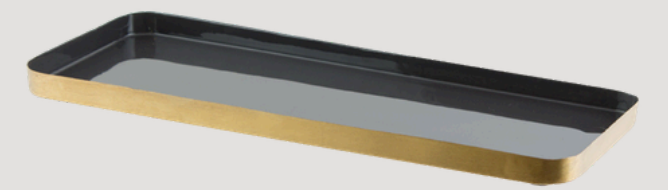

CHARCOAL /
GREY TRAY

QUANTITY - 2
SIZE - L:41CM X W:16CM
PRICE PER ITEM - R30