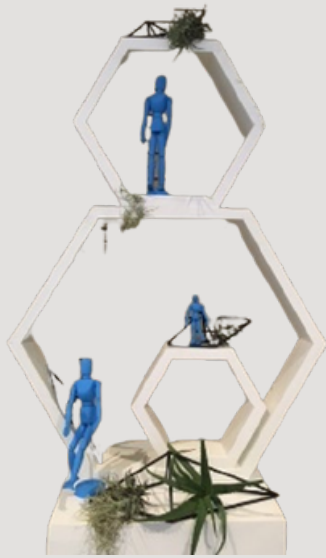

CORAL DECOR - CORAL GOLD STATUE

QUANTITY - 1
SIZE - L:19CM X H:43CM
PRICE PER ITEM - R75

CERAMIC SHELL

QUANTITY - 1
SIZE - H:28CM X W:32CM
PRICE PER ITEM - R50

DECOR ITEMS

WOODEN AND STRAW ITEMS

ASSORTED BIRD NESTS

QUANTITY - 5
PRICE PER ITEM - R50

WOOD - SINGLE TRAY

QUANTITY - 3
SIZE - L:31CM X W:10CM
X H:10CM
PRICE PER ITEM - R35

BAMBOO ROUND BOX WITH ROSE GOLD

QUANTITY - 1
SIZE - H:9CM X D:10CM
PRICE PER ITEM - R20

POTPLANT BOX

QUANTITY - 7
PRICE PER ITEM - R60

WOODED - HEXAGON SHAPE - SMALL

QUANTITY - 5
SIZE - H:30CM
PRICE PER ITEM - R20

WOODEN - HEXAGON SHAPE - MEDIUM

QUANTITY - 6
SIZE - H:43CM
PRICE PER ITEM - R30