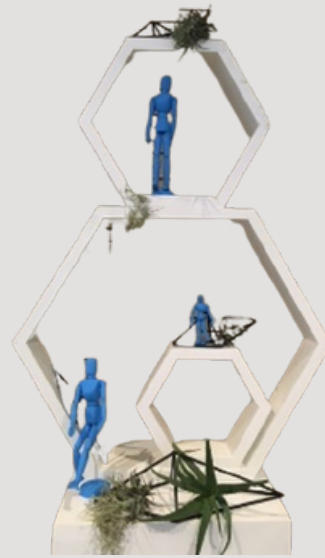

CORAL DECOR - CORAL GOLD STATUE

QUANTITY - 1
SIZE - L:19CM X H:43CM
PRICE PER ITEM - R75

CERAMIC SHELL

QUANTITY - 1
SIZE - H:28CM X W:32CM
PRICE PER ITEM - R50

DECOR ITEMS

WOODEN AND STRAW ITEMS

ASSORTED BIRD NESTS

QUANTITY - 5
PRICE PER ITEM - R50

WOOD - SINGLE TRAY

QUANTITY - 3
SIZE - L:31CM X W:10CM
X H:10CM
PRICE PER ITEM - R35

BAMBOO ROUND BOX WITH ROSE GOLD

QUANTITY - 1
SIZE - H:9CM X D:10CM
PRICE PER ITEM - R20

POTPLANT BOX

QUANTITY - 7
PRICE PER ITEM - R60

WOODED - HEXAGON SHAPE - SMALL

QUANTITY - 5
SIZE - H:30CM
PRICE PER ITEM - R20

WOODEN - HEXAGON SHAPE - MEDIUM

QUANTITY - 6
SIZE - H:43CM
PRICE PER ITEM - R30