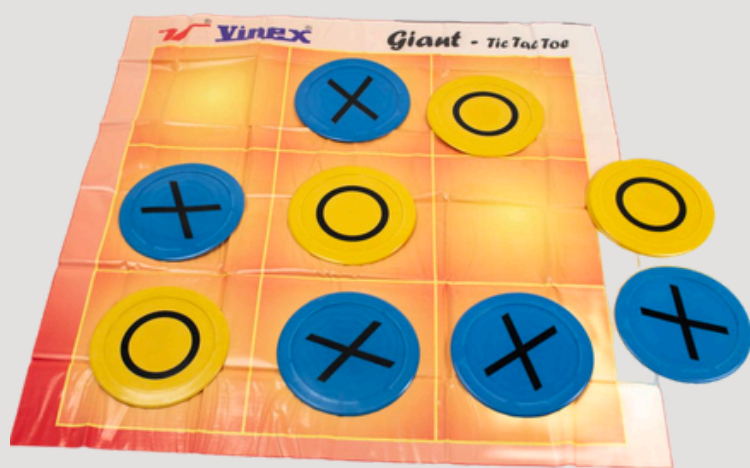

WOODEN DOMINOES WITH RED DOTS (28 PIECES)

QUANTITY - 1 SET
PRICE PER ITEM - R50

VINTAGE WOODEN DOMINOES (28 PIECES)

QUANTITY - 1 SET
SIZE - L: 28CM X W: 7CM
X H: 6,5CM
PRICE PER ITEM - R50

GIANT WOODEN 5 PIECE DICE

QUANTITY - 2 SETS
PRICE PER ITEM - R50

GIANT XO SET

QUANTITY - 1
PRICE PER ITEM - R200

BOULE SET

QUANTITY - 2
PRICE PER ITEM - R250

GIANT CONNECT GAME SET

QUANTITY - 1
PRICE PER ITEM - R200

CUSTOM SPINNING BLOCK MATCH GAME