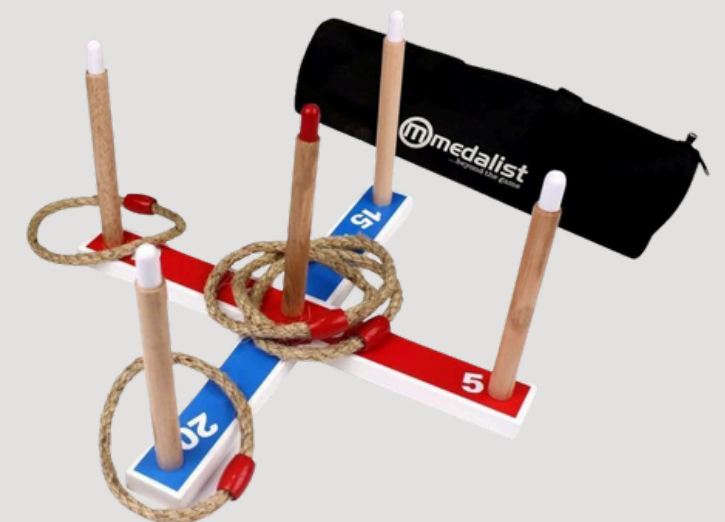

RING TOSS

QUANTITY - 1
PRICE PER ITEM - R200