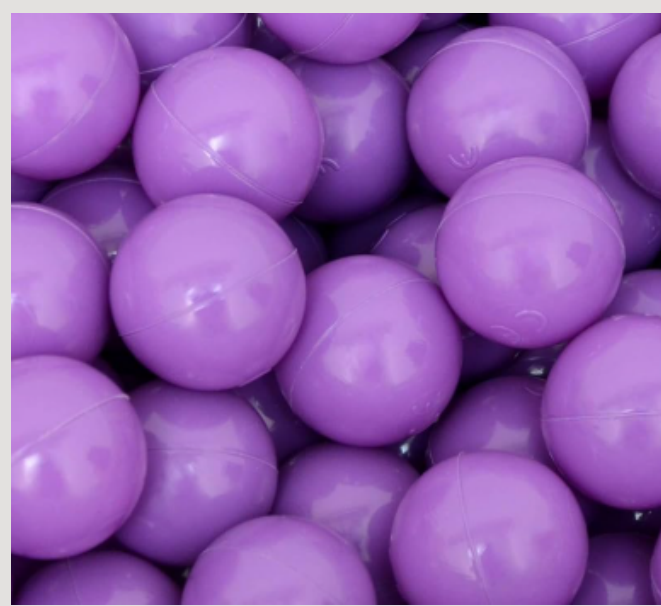

BALL PIT BALLS - CLEAR
QUANTITY - 210
PRICE PER ITEM - R2

BALL PIT BALLS -
 DARK PINK
QUANTITY - 120
PRICE PER ITEM - R2

BALL PIT BALLS - PURPLE
QUANTITY - 122
PRICE PER ITEM - R2

SOFT COLOURFUL BALLS
QUANTITY - 5 SETS
PRICE PER ITEM - R50