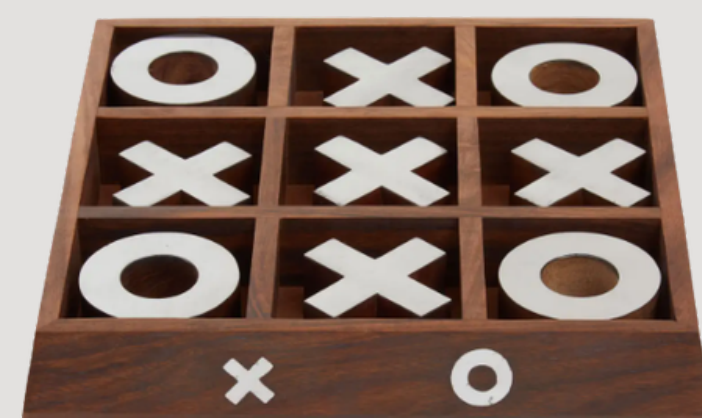

GAMES COLLECTION

BALL PIT BALLS - PINK
QUANTITY - 193
PRICE PER ITEM - R2

BALL PIT BALLS - WHITE
QUANTITY - 335
PRICE PER ITEM - R2

BALL PIT BALLS - CLEAR
QUANTITY - 210
PRICE PER ITEM - R2

BALL PIT BALLS -
DARK PINK
QUANTITY - 120
PRICE PER ITEM - R2

BALL PIT BALLS - PURPLE
QUANTITY - 122
PRICE PER ITEM - R2

SOFT COLOURFUL BALLS
QUANTITY - 5 SETS
PRICE PER ITEM - R50