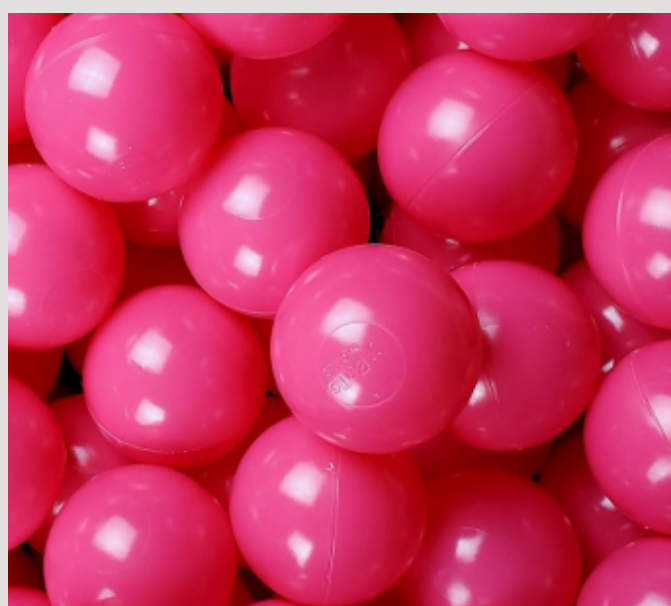

BALL PIT BALLS -
DARK PINK
QUANTITY - 120
PRICE PER ITEM - R2