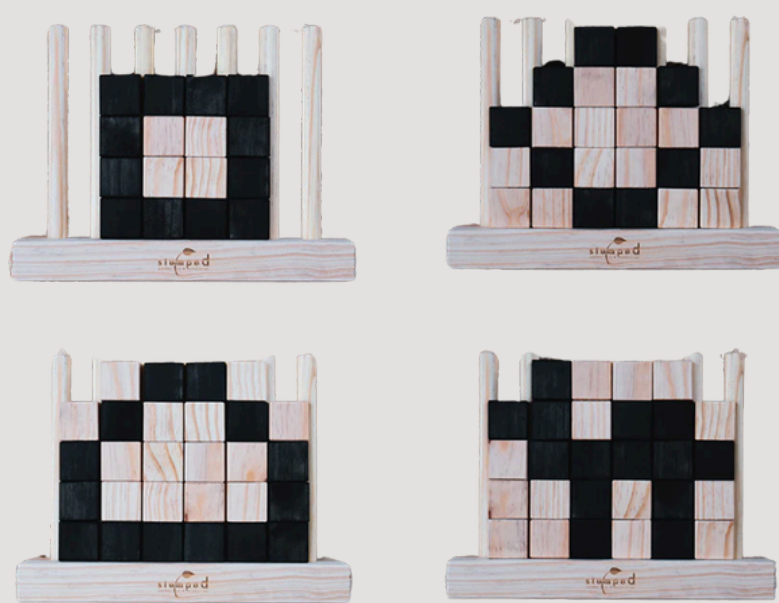

BALL PIT BALLS - CLEAR
QUANTITY - 210
PRICE PER ITEM - R2

BALL PIT BALLS -
 DARK PINK
QUANTITY - 120
PRICE PER ITEM - R2

BALL PIT BALLS - PURPLE
QUANTITY - 122
PRICE PER ITEM - R2

SOFT COLOURFUL BALLS
QUANTITY - 5 SETS
PRICE PER ITEM - R50

FOUR IN A ROW
QUANTITY - 2
PRICE PER ITEM - R150

OUTDOOR WOODEN
 LIMBO GAME
QUANTITY - 1
SIZE - 1.8M X 1.8M
PRICE PER ITEM - R150

WOODEN NOUGHTS
 & CROSSES
QUANTITY - 1 SET
PRICE PER ITEM - R150

GAMES COLLECTION

WOODEN DOMINOES WITH RED DOTS (28 PIECES)

QUANTITY - 1 SET
PRICE PER ITEM - R50

VINTAGE WOODEN DOMINOES (28 PIECES)

QUANTITY - 1 SET
SIZE - L: 28CM X W: 7CM
X H: 6,5CM
PRICE PER ITEM - R50

GIANT WOODEN 5 PIECE DICE