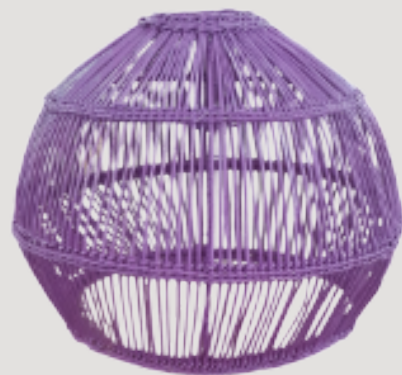

SMALL CYAN BLUE
ROUND PENDANT

QUANTITY - 1
SIZE - H: +- 40CM
PRICE PER ITEM - R300