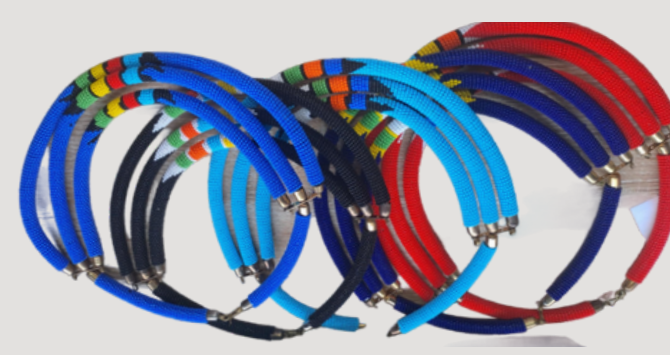

## AFRICAN ACCESSORIES AND DOLLS

ZULU HAT

QUANTITY - 35  
PRICE PER ITEM - R100

AFRICAN NECKLACE 1

QUANTITY - 7  
PRICE PER ITEM - R50

AFRICAN NECKLACE 2

QUANTITY - 4  
PRICE PER ITEM - R50

AFRICAN NECKLACE 3