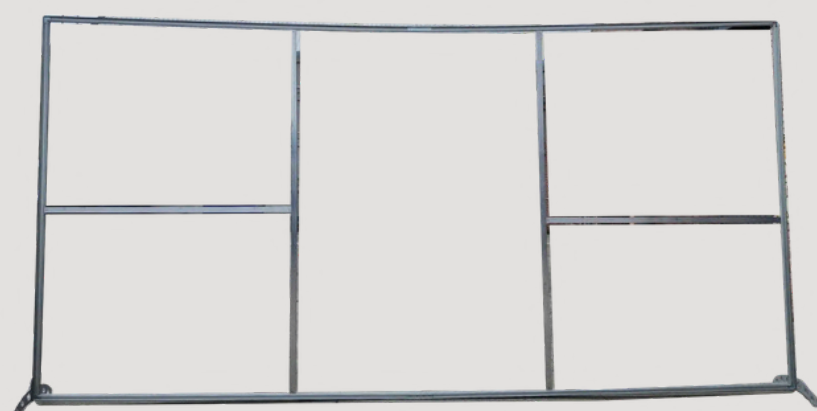

**CLIPTITE BANNER
FRAME**

QUANTITY - 2
SIZE - W:6M X H:2.5M
PRICE PER ITEM - R1 000