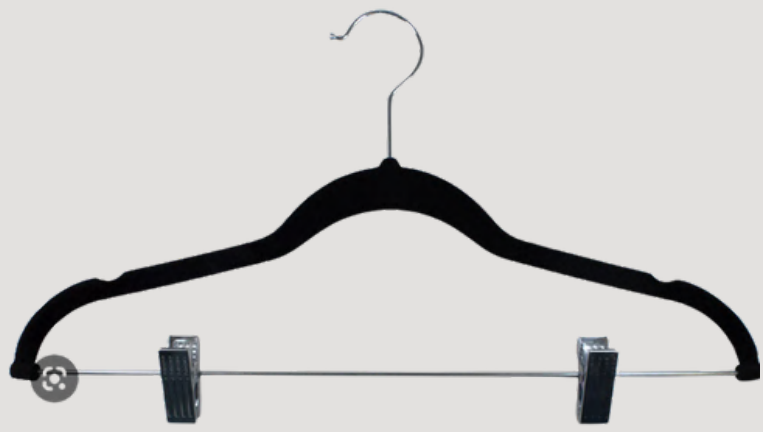

QUANTITY - 108
PRICE PER ITEM - R10 EACH

HANGERS - BLACK
VELVET KIDDIES

QUANTITY - 55
PRICE PER ITEM - R10 EACH

MISCELLANEOUS

CLOTHING RAILS AND HANGERS

**HANGERS - BLACK
VELVET WITH CLIPS**

QUANTITY - 65
PRICE PER ITEM - R10 EACH