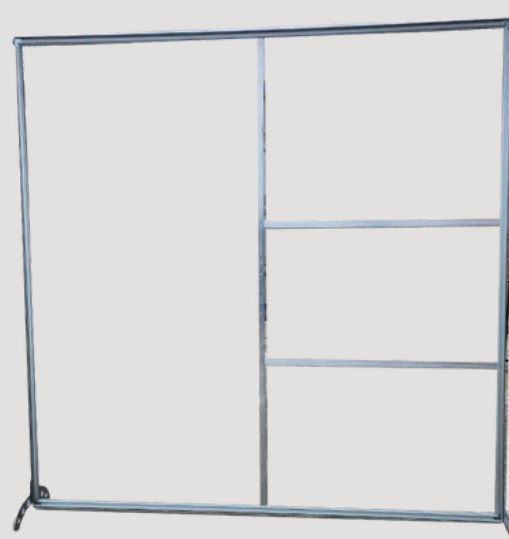

**CLIPTITE BANNER
FRAME**

QUANTITY - 1
SIZE - W:4M X H:2.5M
PRICE PER ITEM - R750