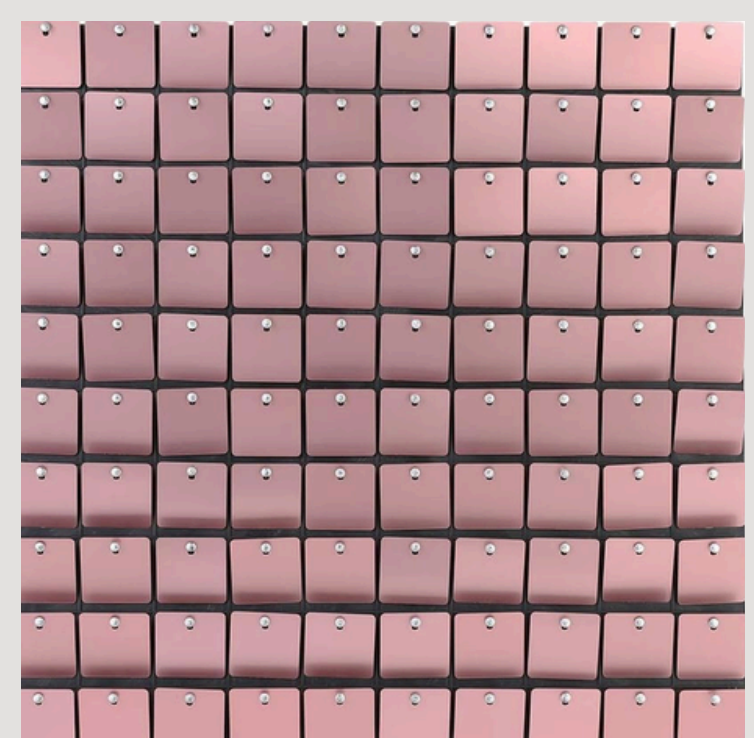

FOR DELIVERY AND
COLLECTION ONLY

BACKDROPS - SHIMMER WALL
BLUSH PINK

QUANTITY - 3 PANELS
SIZE - W:1.5M X H:2.2M
PRICE PER PANEL - R1800