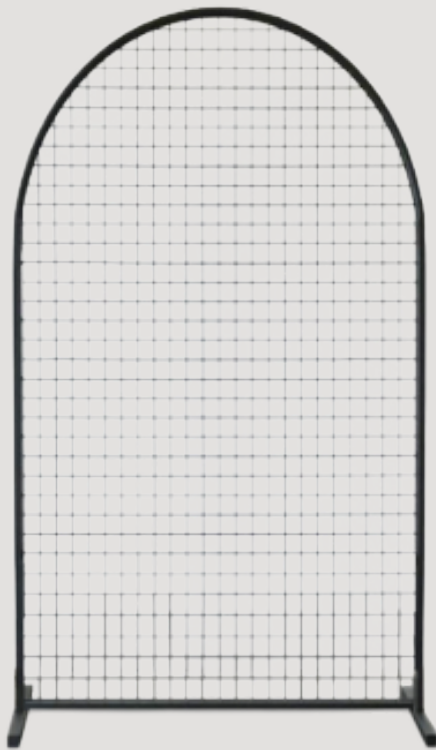

NEON LIGHT ADDED ON THE INNER ARCH

BACKDROPS - SINGLE NEON
LIGHT METAL ARCH

QUANTITY - 6
SIZE - W:1.2M X H:2.4M
PRICE PER ITEM - R750

NEW