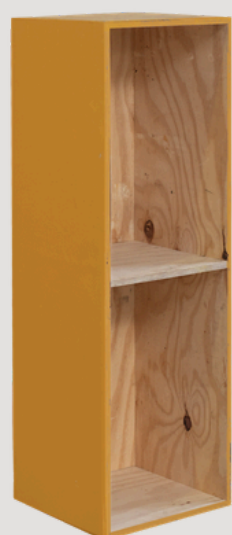

CUSTOM COLOUR AVAILABLE

THIN WOODEN SHELVES
QUANTITY - 4
SIZE - L:50CM X W:40CM X H:2M
PRICE PER ITEM - R600