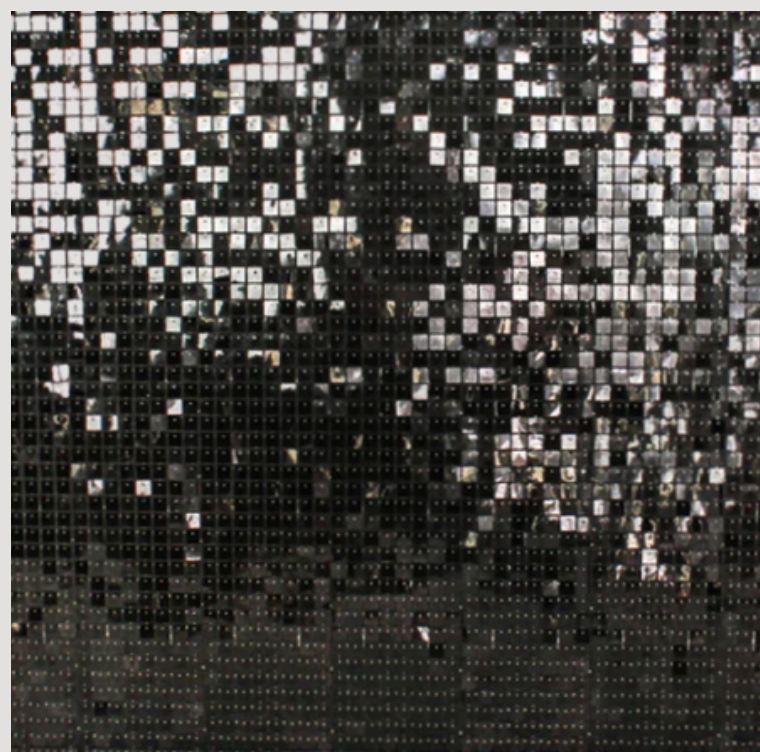

BACKDROPS - ROUND PERSPEX  
DISK ONLY - CLEAR

EXCLUDES VINYL  
QUANTITY - 3  
SIZE - D:69CM  
PRICE PER ITEM - R150

FOR DELIVERY AND  
COLLECTION ONLY

BACKDROPS - SHIMMER  
WALL GOLD

QUANTITY - 4 PANELS  
SIZE - W:1.5M X H:2.2M  
PRICE PER PANEL - R1800