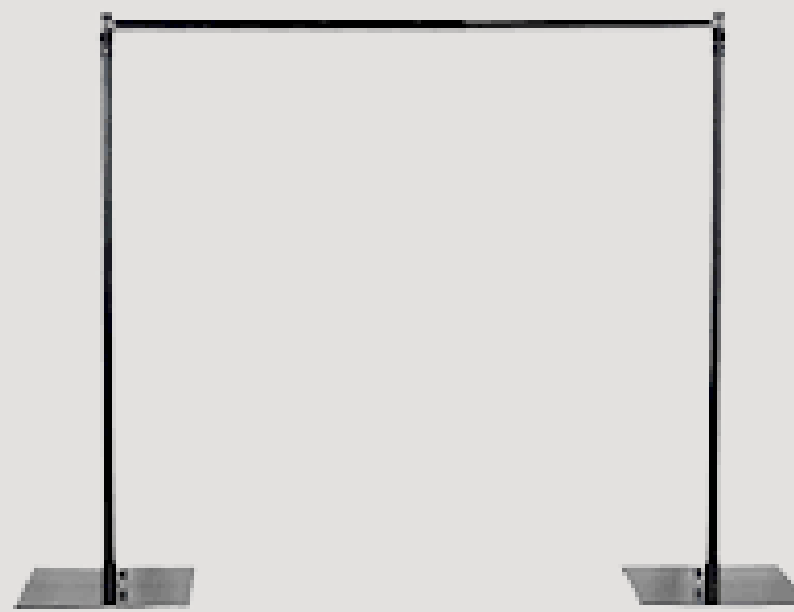

## RECTANGULAR SCREENS

**NOTE:**  
DROPPER  
POLE  
REQUIRED  
AT EXTRA  
COST

SCREENS - WOODEN  
SHUTTER BOARDS  
QUANTITY - 29  
PRICE PER WALL - R500

BACKDROPS -  
BARNYARD DOOR  
QUANTITY - 4  
SIZE - W:1M X H:2.2M  
PRICE PER ITEM - R450

SCREENS - SLATTED  
WOODEN SCREEN  
QUANTITY - 8  
SIZE - W:60CM X H:2.1M  
PRICE PER ITEM - R400

**NOTE:**  
DROPPER  
POLE  
REQUIRED  
AT EXTRA  
COST

SCREENS - SLATTED  
WOODEN SCREEN  
QUANTITY - 4  
SIZE - W:1M X H:2.4M  
PRICE PER ITEM - R500