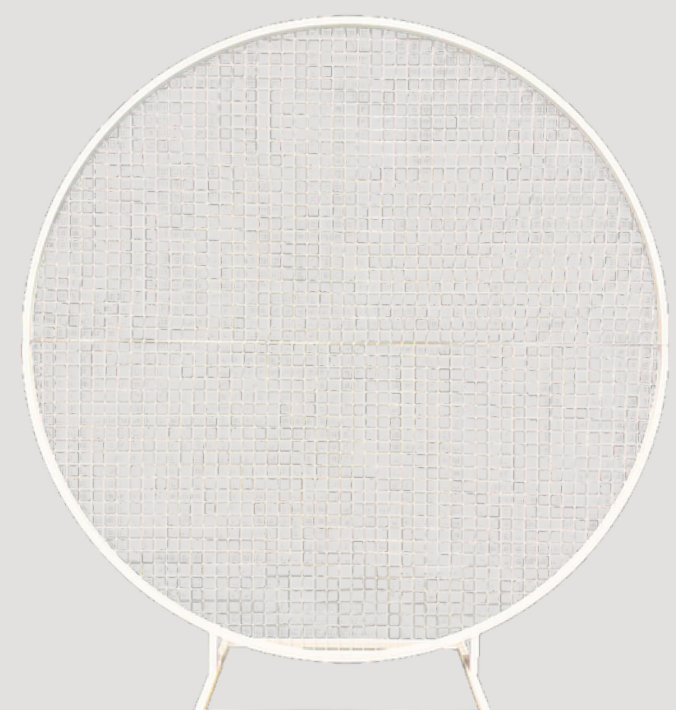

CUSTOM COLOUR AVAILABLE

BACKDROPS - ROUND MESH LARGE

QUANTITY - 1
SIZE - D:2.5M
PRICE PER ITEM - R1500