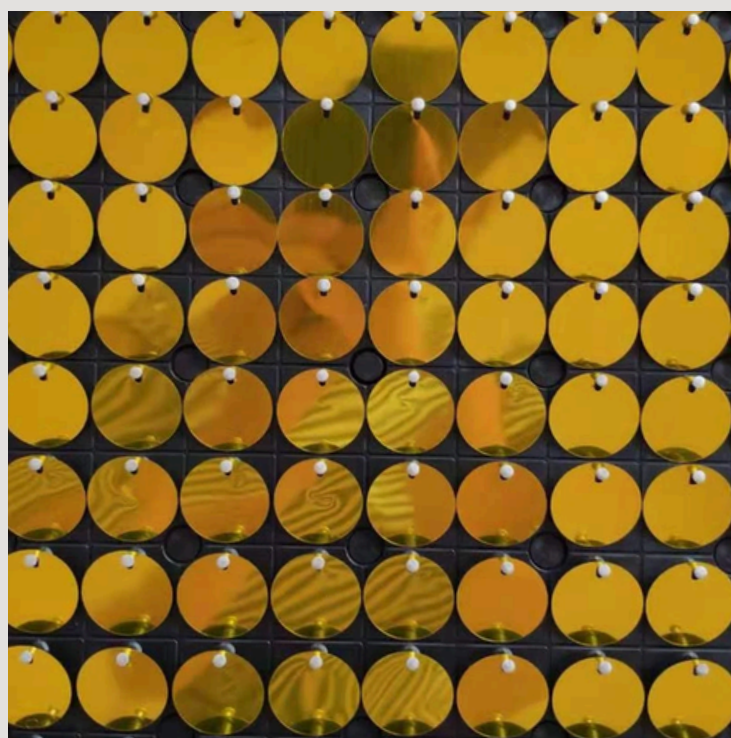

FOR DELIVERY AND
COLLECTION ONLY

BACKDROPS - SHIMMER
WALL GOLD

QUANTITY - 4 PANELS
SIZE - W:1.5M X H:2.2M
PRICE PER PANEL - R1800