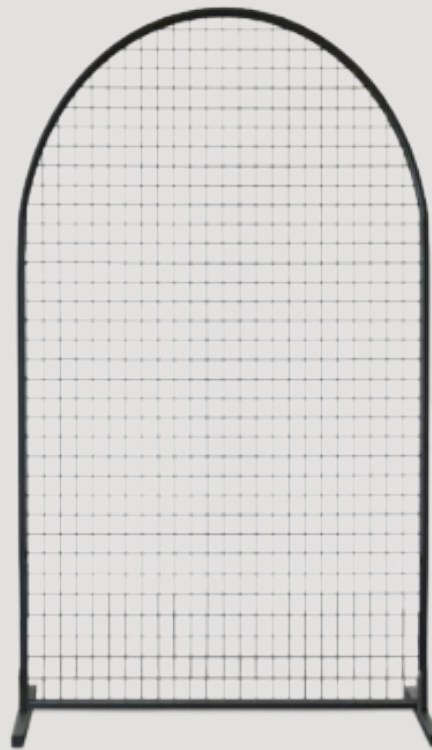

BACKDROPS - ARCHED
MESH SCREEN

QUANTITY - 1
SIZE - W:1M X H:1.8M
PRICE PER ITEM - R300

NEW