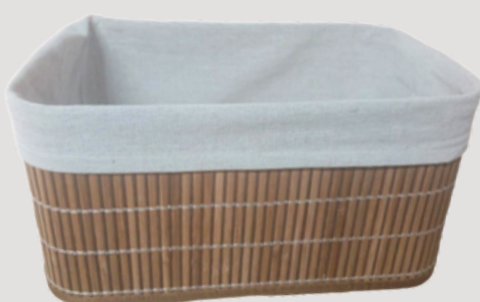

LARGE WOVEN
PALM BASKET

QUANTITY - 1
SIZE - D:43CM X H:47CM
PRICE PER ITEM - R80

LARGE WOVEN
PLANTER

QUANTITY - 1
SIZE - D:44CM X H:44CM
PRICE PER ITEM - R80

LARGE SEAGRASS WOVEN
BELLY BASKET

QUANTITY - 1
SIZE - D:27CM X H:32CM
PRICE PER ITEM - R80

MEDIUM SEAGRASS WOVEN
BELLY BASKET

QUANTITY - 1
SIZE - D:25CM X H:25CM
PRICE PER ITEM - R60

SMALL SEAGRASS WOVEN
BELLY BASKET

QUANTITY - 1
SIZE - D:27CM X H:32CM
PRICE PER ITEM - R50

WOVEN RECTANGLE BASKET
WITH LINEN LINNER