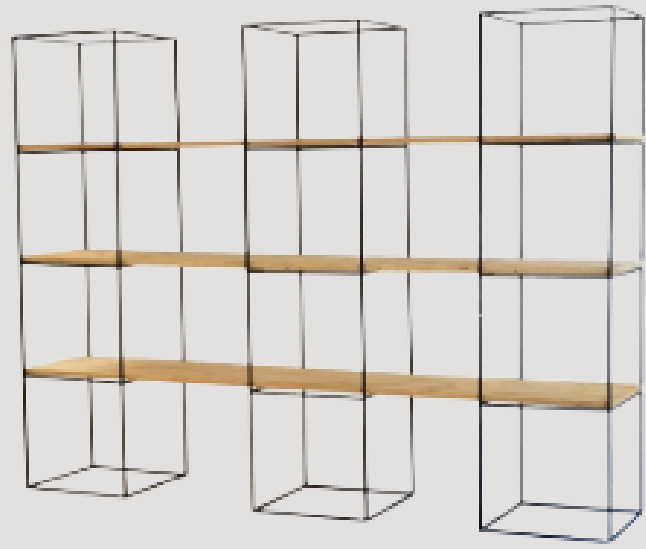

BLACK RECHARGEABLE
TABLE LAMP

QUANTITY - 25
SIZE - H:32.5 CM
PRICE PER ITEM - R400

GOLD RECHARGEABLE
TABLE LAMP

QUANTITY - 25
SIZE - H:38 CM
PRICE PER ITEM - R400

FURNITURE COLLECTION

SHELVES

SHELVES - MODULAR
SHELVING UNIT

QUANTITY - 2
SIZE - L:46CM X W:46CM X H:1.8M
PRICE PER ITEM - R1000

CLOTHING RAILS - MODERN
CLOTHING RAIL WITH SHELVES

QUANTITY - 1
SIZE - W:1.5M X H:1.75M
PRICE PER ITEM - R600

CLOTHING RAILS - LONG
BLACK CLOTHING RAIL