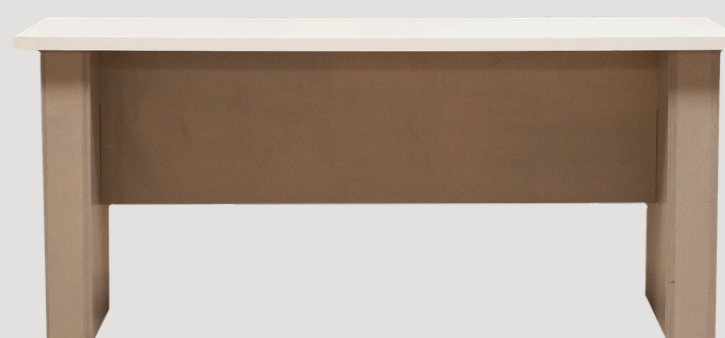

COUNTERS -
NAIL BAR COUNTER

QUANTITY - 6
SIZE - L:1.7M X W:50CM X H:75CM
PRICE PER ITEM - R750