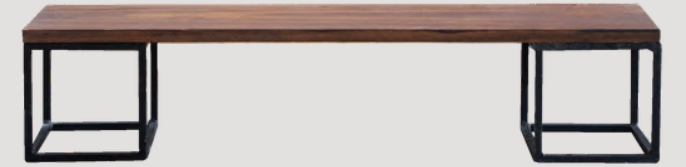

PLATTER - LONG DARK WOODEN BOARD WITH CUBES
 QUANTITY - 26 CUBES & 15 BOARDS
 SIZE - L:1M X W:19,5CM X H:19,5CM
 PRICE PER ITEM - R20 PER CUBE USED + R40 PER BOARD USED

PLATTER - WOODEN BARREL
 QUANTITY - 1
 SIZE - L:41CM X W:25CM
 PRICE PER ITEM - R50