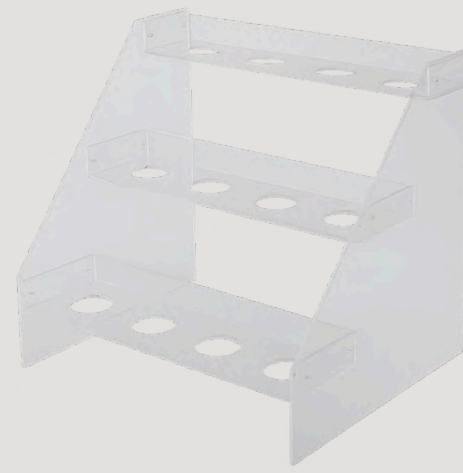

CATERING - PERSPEX 12X CONE HOLDER

QUANTITY - 1
SIZE - L:26CM X
W:39,5CM X H:43,5CM
PRICE PER ITEM - R200