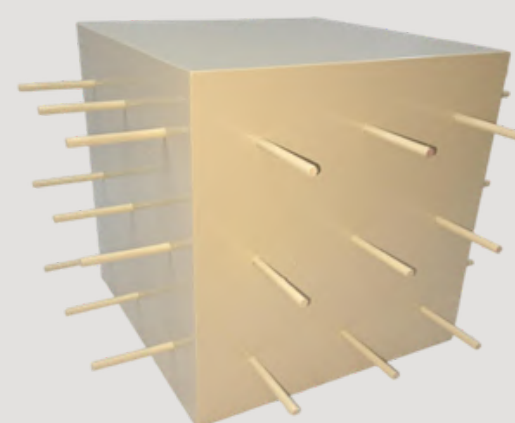

CATERING - WOODEN DONUT STAND WITH PEGS
36 PEGS (3 DONUTS PER PEG)
QUANTITY - 1
PRICE PER ITEM - R300