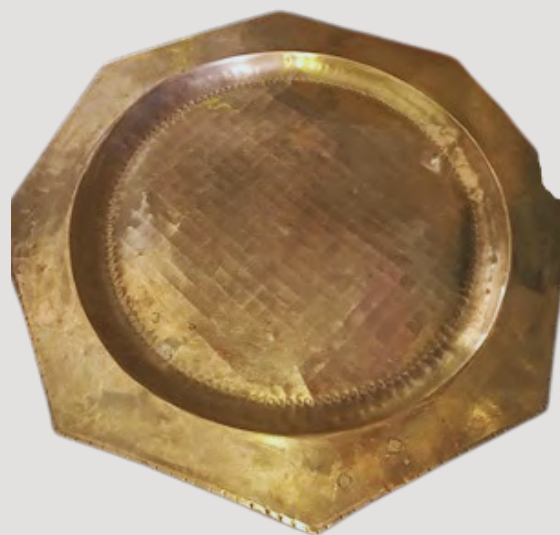

TRAY - GOLD OCTAGON

QUANTITY - 1
SIZE - D:64CM
PRICE PER ITEM - R65