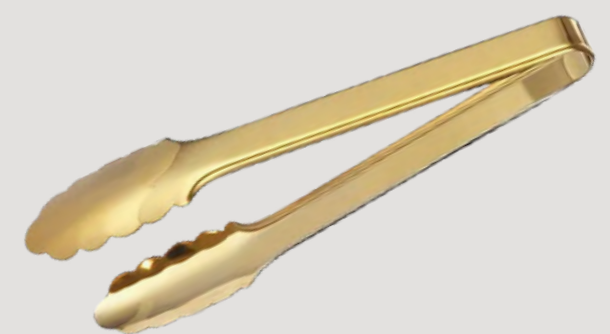

QUANTITY - 8
 SIZE - 20CM
 PRICE PER ITEM - R20

GOLD NOLAN SALAD SERVER SET

QUANTITY - 8
 PRICE PER ITEM - R80

GOLD SMALL SERVING SPOON

QUANTITY - 29
 SIZE - 22CM
 PRICE PER ITEM - R10

GOLD SALAD SERVER SET

QUANTITY - 3
 SIZE - 29 X 6CM
 PRICE PER ITEM - R80

CATERING - SMALL GOLD CANDY SCOOPS

QUANTITY - 4
 SIZE - 22CM
 PRICE PER ITEM - R10

GOLD LARGE SERVING SPOON

QUANTITY - 4
 SIZE - 26,5CM
 PRICE PER ITEM - R15