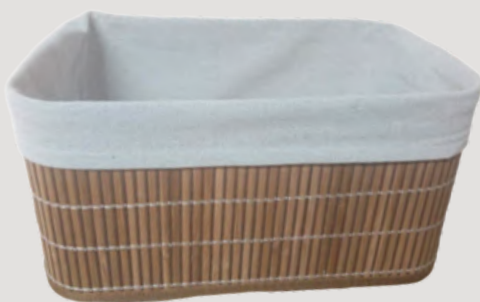

## WOVEN ITEMS & PARASOLS

ROUND  
WOVEN PLANTER

QUANTITY - 2  
SIZE - D:34CM X H:34CM  
PRICE PER ITEM - R120

LARGE WOVEN  
PALM BASKET

QUANTITY - 1  
SIZE - D:43CM X H:47CM  
PRICE PER ITEM - R80

LARGE WOVEN  
PLANTER

QUANTITY - 1  
SIZE - D:44CM X H:44CM  
PRICE PER ITEM - R80

LARGE SEAGRASS WOVEN  
BELLY BASKET

QUANTITY - 1  
SIZE - D:27CM X H:32CM  
PRICE PER ITEM - R80

MEDIUM SEAGRASS WOVEN  
BELLY BASKET

QUANTITY - 1  
SIZE - D:25CM X H:25CM  
PRICE PER ITEM - R60

SMALL SEAGRASS WOVEN  
BELLY BASKET

QUANTITY - 1  
SIZE - D:27CM X H:32CM  
PRICE PER ITEM - R50

WOVEN RECTANGLE BASKET  
WITH LINEN LINNER

QUANTITY - 2  
PRICE PER ITEM - R80

RATTAN ROUND TRAY -  
NO HANDLES