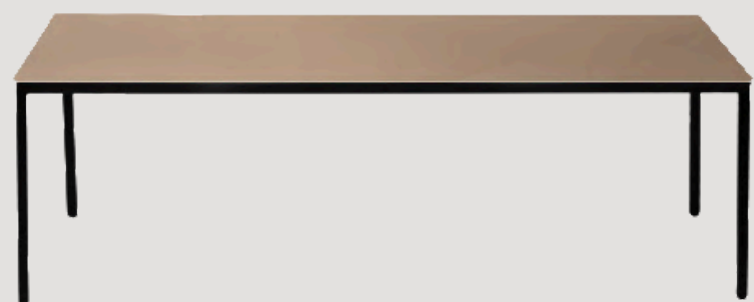

FURNITURE COLLECTION

DINING TABLES

USE ME WITH

DINING TABLES - MDF
WOOD TABLETOP
QUANTITY - 10
SIZE - L:2.4M X W:1M
PRICE PER ITEM - R100 EACH

CUSTOM METAL FRAME
QUANTITY - 10
SIZE - L:2.4M X W:1M
X H:75CM
PRICE PER ITEM - R500

USE ME WITH