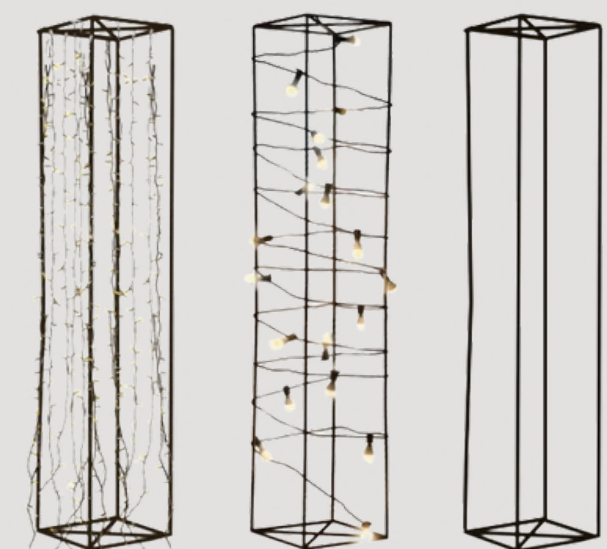

LARGE METAL STAND

QUANTITY - 4
SIZE - W:48CM X H:2.4M
PRICE PER ITEM - R250