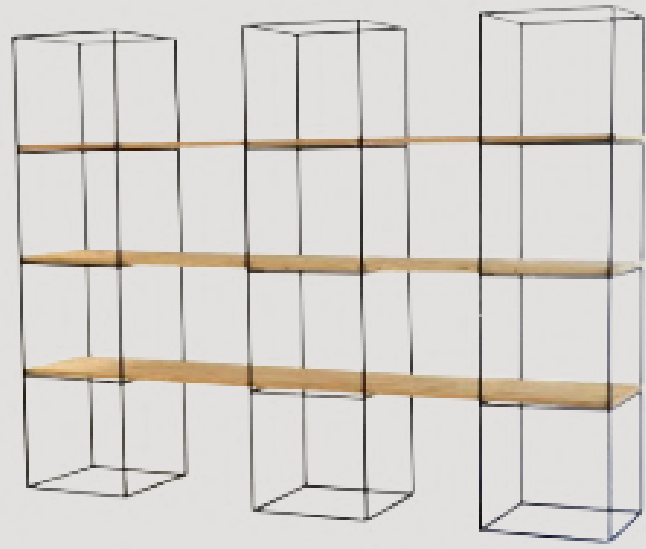

FURNITURE COLLECTION

SHELVES, STANDS & LOCKERS

SHELVES - MODULAR
SHELVING UNIT

QUANTITY - 2
SIZE - L:46CM X W:46CM X H:1.8M
PRICE PER ITEM - R1000