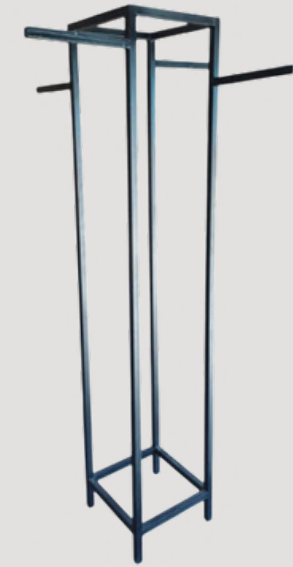

## SHELVES, STANDS & LOCKERS

SHELVES - MODULAR  
SHELVING UNIT

QUANTITY - 2  
SIZE - L:46CM X W:46CM X H:1.8M  
PRICE PER ITEM - R1000

CLOTHING RAILS - MODERN  
CLOTHING RAIL WITH SHELVES

QUANTITY - 1  
SIZE - W:1.5M X H:1.75M  
PRICE PER ITEM - R600