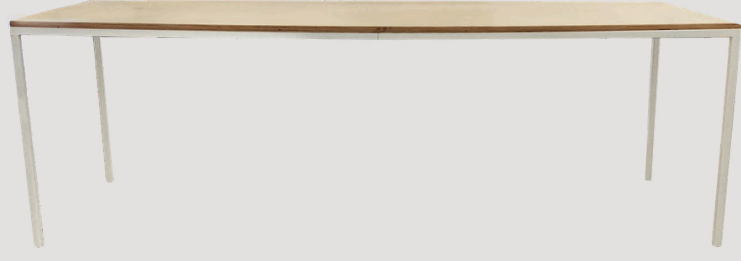

TABLE COLLECTION

DINING AND CONFERENCE TABLES

USE ME WITH

DINING TABLES -
BIRCHPLY TABLETOP

QUANTITY - 4
SIZE - L:2.4M X W:1M
PRICE PER ITEM - R150

CUSTOM METAL FRAME

QUANTITY - 22
SIZE - L:2.4M X W:1M X H:75CM
PRICE PER ITEM - R600

USE ME WITH