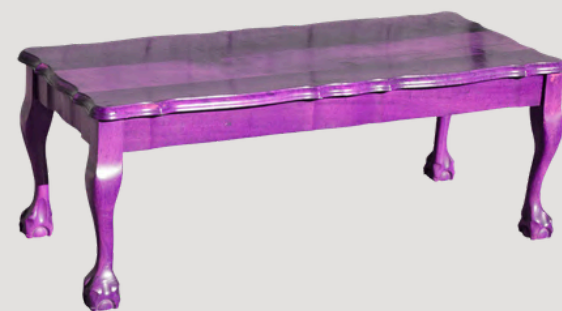

COFFEE TABLES - CUSTOM ANTIQUE WOOD - SMALL

QUANTITY - 1
SIZE - L:36CM X H:37CM
PRICE PER ITEM - R600