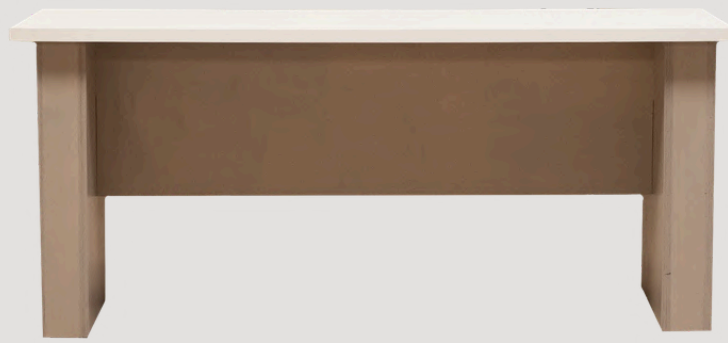

QUANTITY - 2
SIZE - L:1.8M X W:70CM
X H:1.1M
PRICE - R250

TABLE COLLECTION

COUNTERS

NEW

COUNTERS - CUSTOMER COUNTER

QUANTITY - 4
 SIZE - L:1M X W:60CM X H:1.1CM
 PRICE PER ITEM - R750

NEW

COUNTERS - NAIL BAR COUNTER