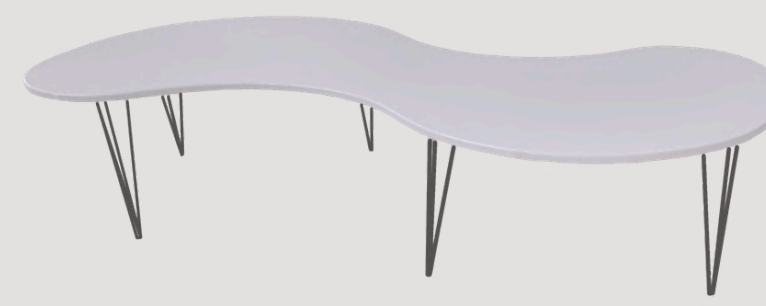

DINING TABLES - KIDS BEAN TABLETOP WITH HAIRPIN LEGS

QUANTITY - 2
SIZE - L:2.4M X H:53CM
PRICE PER ITEM - R600

CUSTOM COLOUR AVAILABLE

CUSTOM COLOUR AVAILABLE