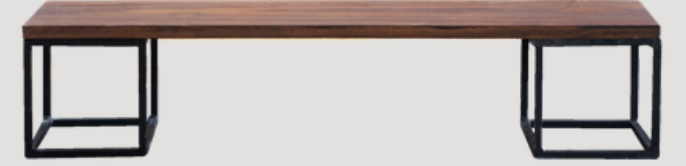

**PLATTER - LONG DARK WOODEN
BOARD WITH CUBES**

QUANTITY - 26 CUBES & 15 BOARDS
SIZE - L:1M X W:19,5CM X H:19,5CM
PRICE PER ITEM - R20 PER CUBE
USED + R40 PER BOARD USED