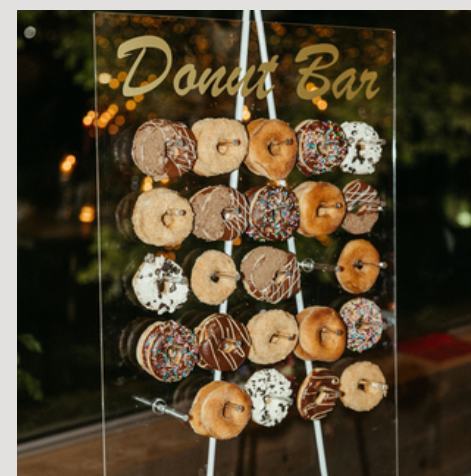

CATERING - PERSPEX DONUT STAND

25 PEGS (3 DONUTS PER PEG)
QUANTITY - 2
SIZE - L:85CM X W:60CM
PRICE PER ITEM - R500