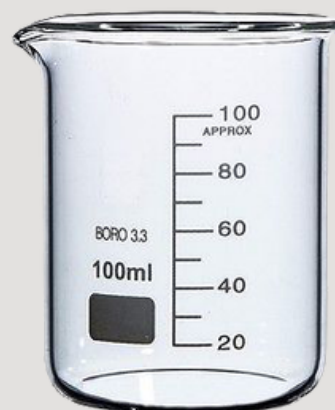

CATERING - SCIENCE JAR
QUANTITY - 157
SIZE - 100ML
PRICE PER ITEM - R1