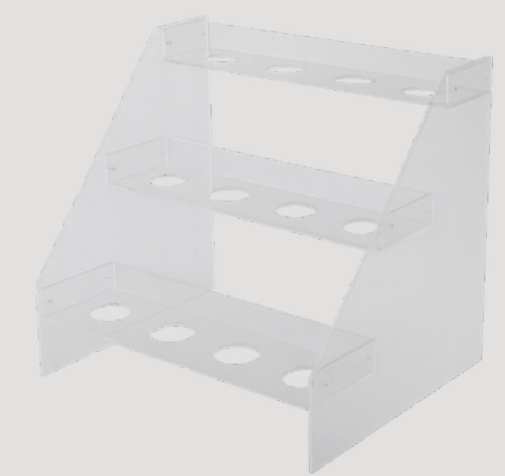

CATERING - PERSPEX CONE HOLDER

QUANTITY - 1
SIZE - L:26CM X W:39,5CM X H:43,5CM
PRICE PER ITEM - R200