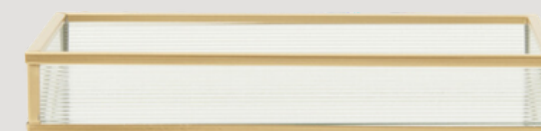

**BREAD BASKET - GOLD
FLUTED GLASS TRAY**

QUANTITY - 10
SIZE - L:24CM X W:14CM
PRICE PER ITEM - R36