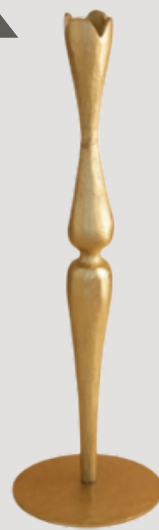

QUANTITY - 47
SIZE - H: 26,5CM
PRICE PER ITEM - R80

NEW

CANDLE HOLDER: TULIP
GOLD TALL

QUANTITY - 48
SIZE - H: 33CM
PRICE PER ITEM - R80