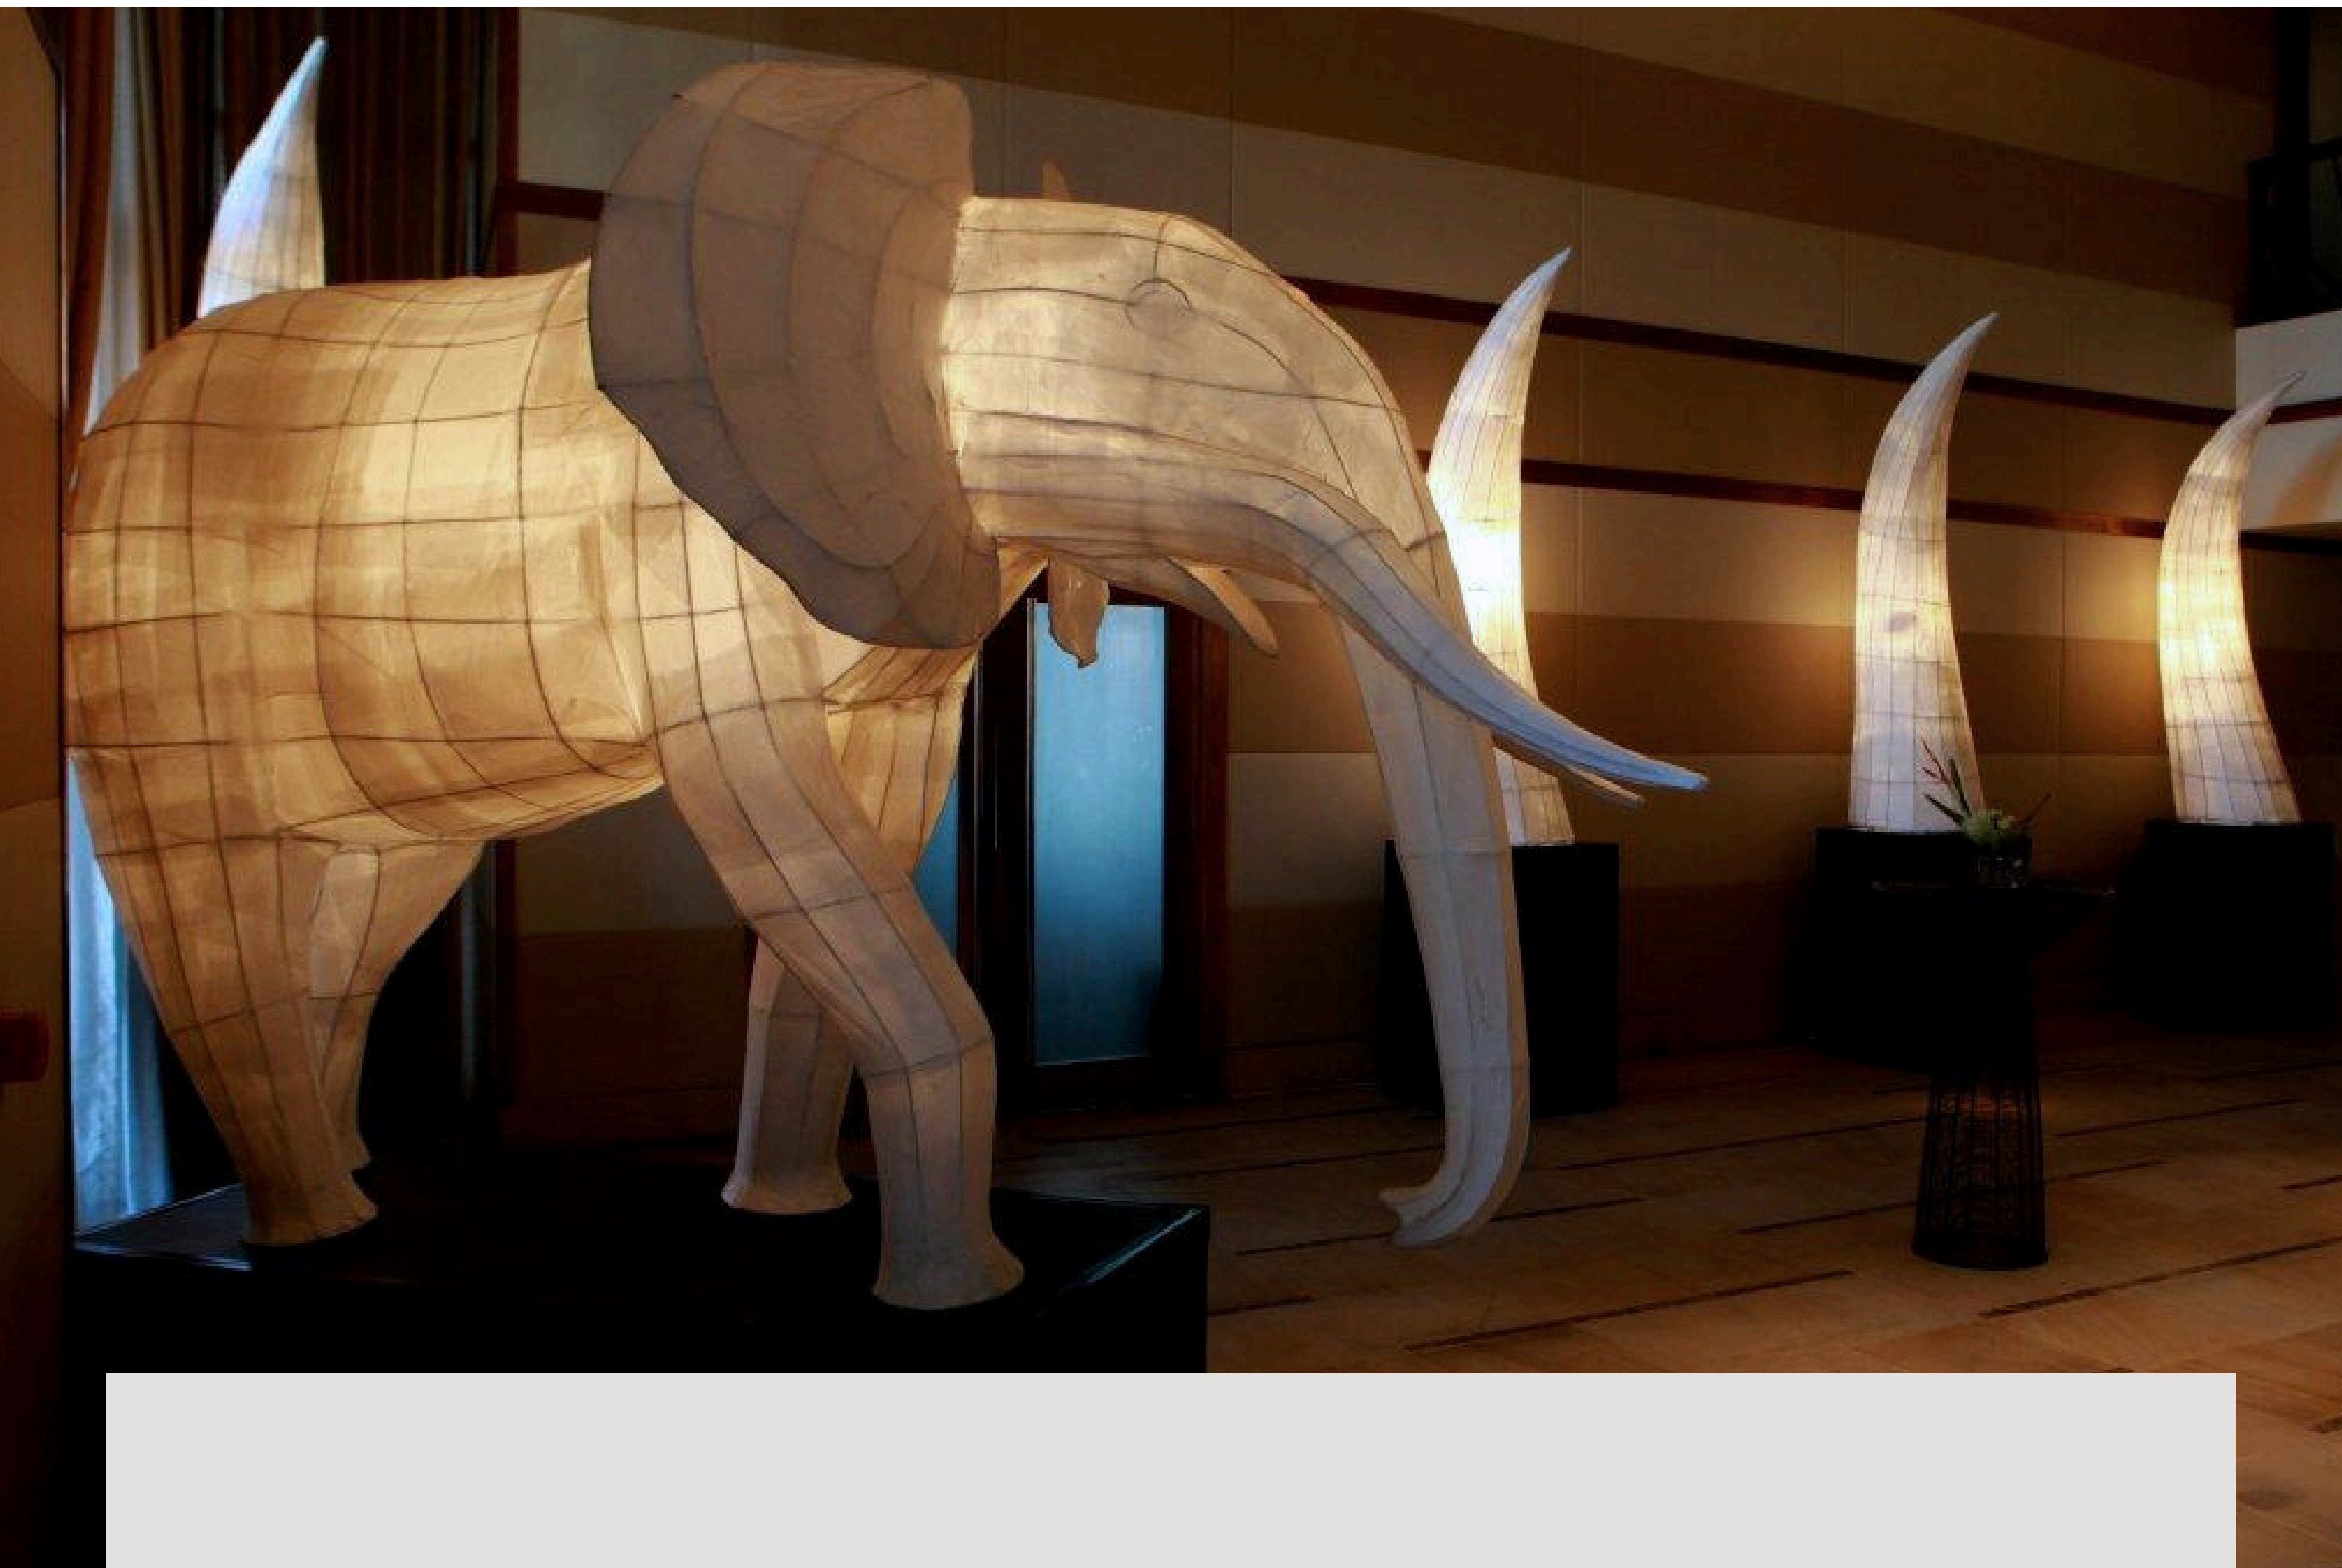

PAPER MACHE COLLECTION

ANIMALS

PAPER MACHE - ELEPHANT

QUANTITY - 1
SIZE - L:3,2M X W:1,95M X H: 2,05M
PRICE PER ITEM - R3500

BIG 5