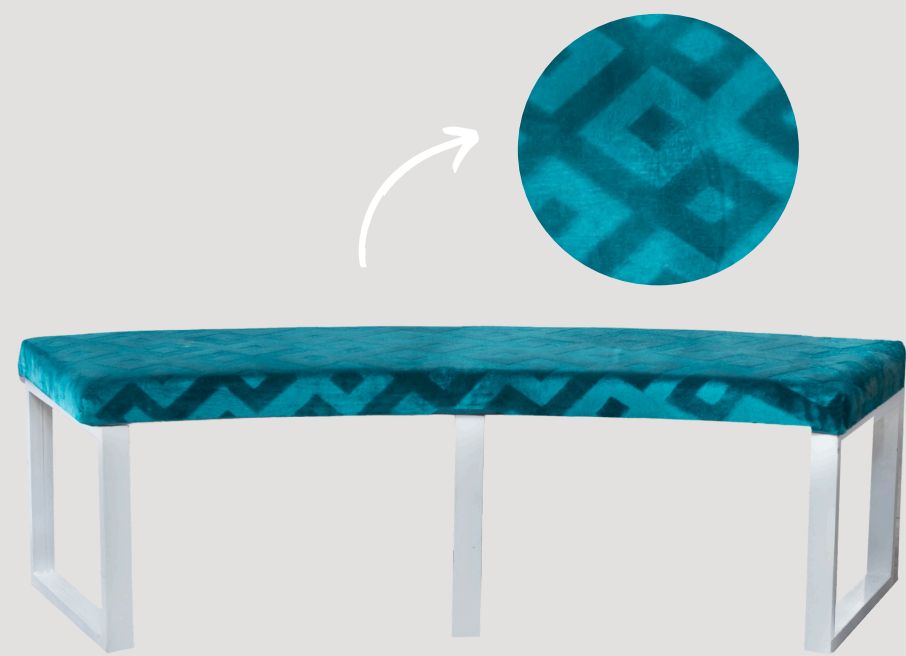

QUANTITY - 7
PRICE PER ITEM - R200

WOODEN BENCH

QUANTITY - 20
PRICE PER ITEM - R180

FURNITURE

OTTOMANS

OTTOMANS - CURVED BLUE & WHITE PATTERNED BENCH

QUANTITY - 1
PRICE PER ITEM - R550

OTTOMANS - CURVED BLUE & WHITE PATTERNED BENCH