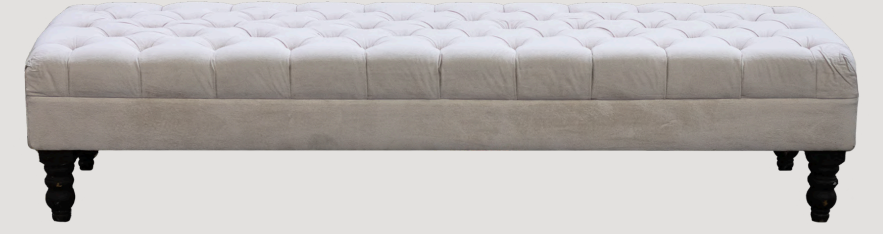

OTTOMANS - CREAM DEEP
BUTTON
QUANTITY - 3
PRICE PER ITEM - R750