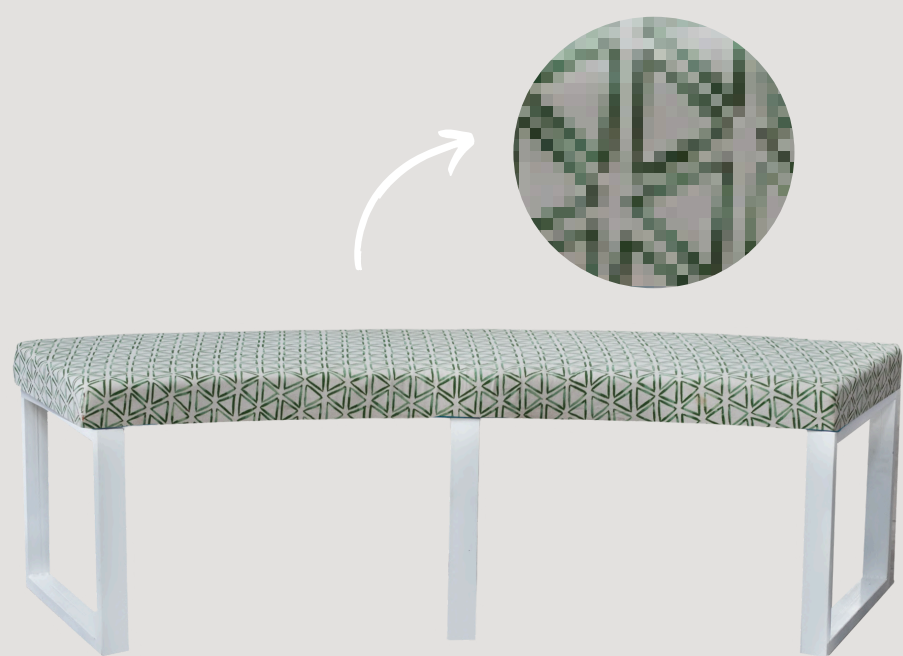

QUANTITY - 1
PRICE PER ITEM - R550

OTTOMANS - CURVED TURQUOISE PLAIN BENCH

QUANTITY - 1
PRICE PER ITEM - R550

OTTOMANS - CURVED GREEN PLAIN BENCH

QUANTITY - 1
PRICE PER ITEM - R550

OTTOMANS - CURVED GREEN & WHITE TRIANGLE PATTERNED BENCH