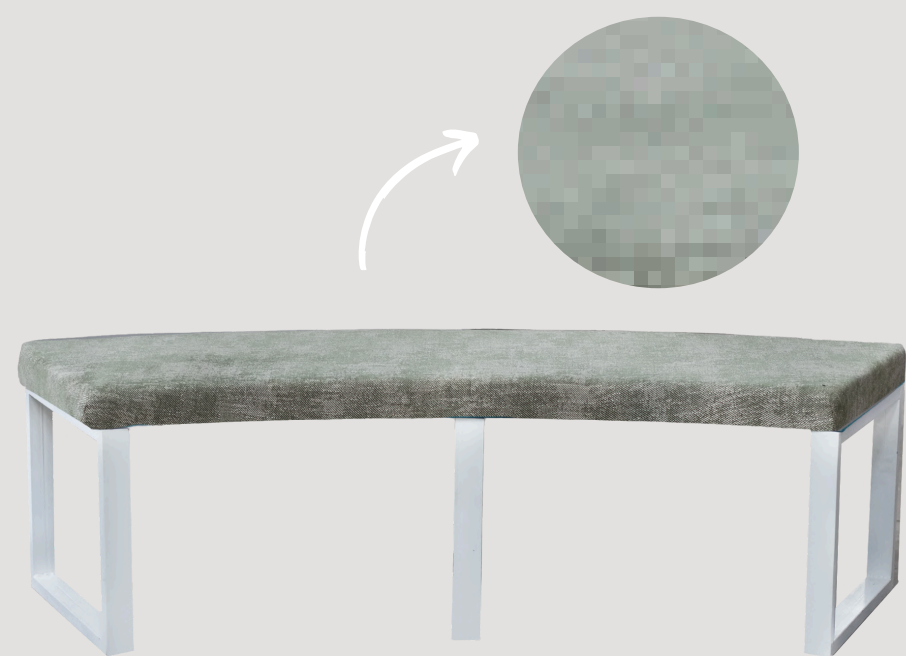

OTTOMANS - CURVED LAUREL BENCH

QUANTITY - 1
PRICE PER ITEM - R550