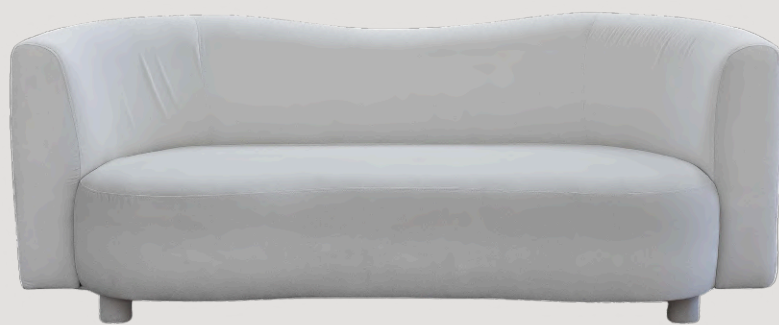

COUCHES - ELLA STONE
QUANTITY - 1
SIZE - THREE SEATER
PRICE PER ITEM - R1200