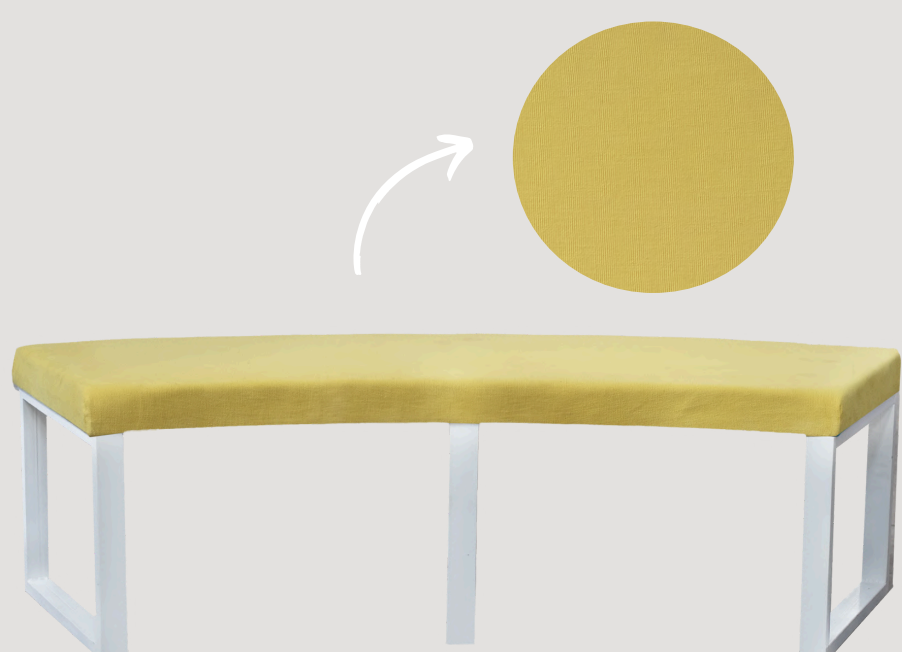

OTTOMANS - CURVED YELLOW BENCH

QUANTITY - 1
PRICE PER ITEM - R550