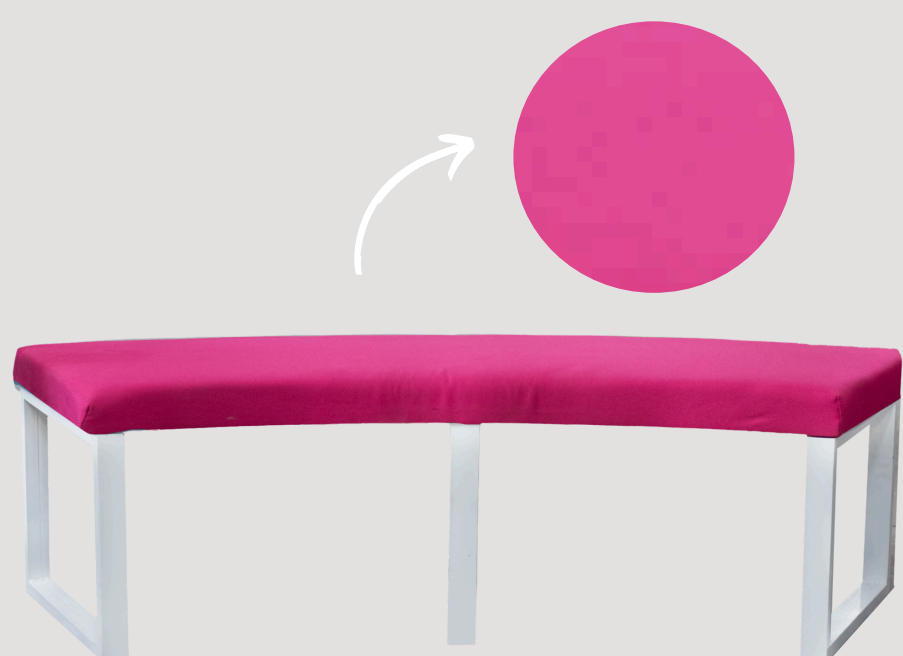

OTTOMANS - CURVED MAGENTA PLAIN BENCH

QUANTITY - 1
PRICE PER ITEM - R550