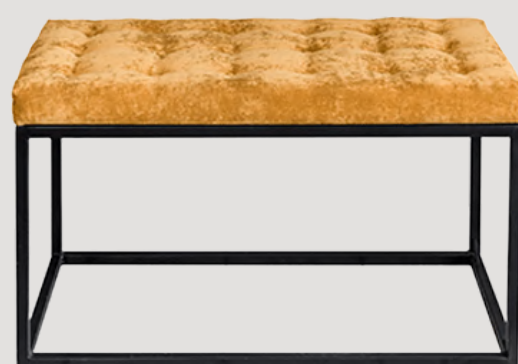

OTTOMANS - GOLD
MOROCCAN OTTOMAN
QUANTITY - 2
PRICE PER ITEM - R400