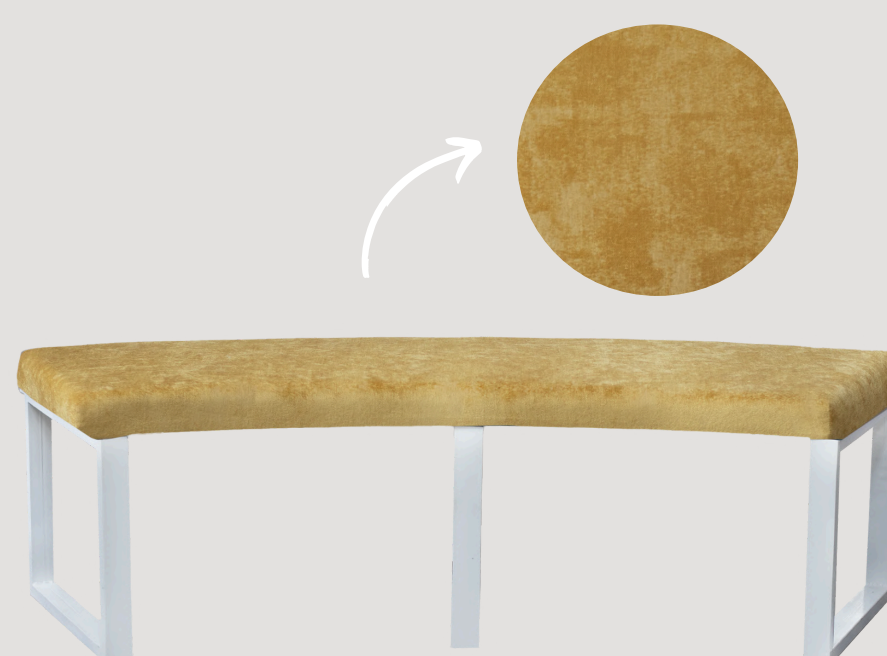

OTTOMANS - CURVED ORANGE
FLORAL BENCH

QUANTITY - 1
PRICE PER ITEM - R550

OTTOMANS - CURVED ORANGE
PLAIN BENCH

QUANTITY - 1
PRICE PER ITEM - R550

OTTOMANS - CURVED VELVET
ORANGE BENCH

QUANTITY - 1
PRICE PER ITEM - R550