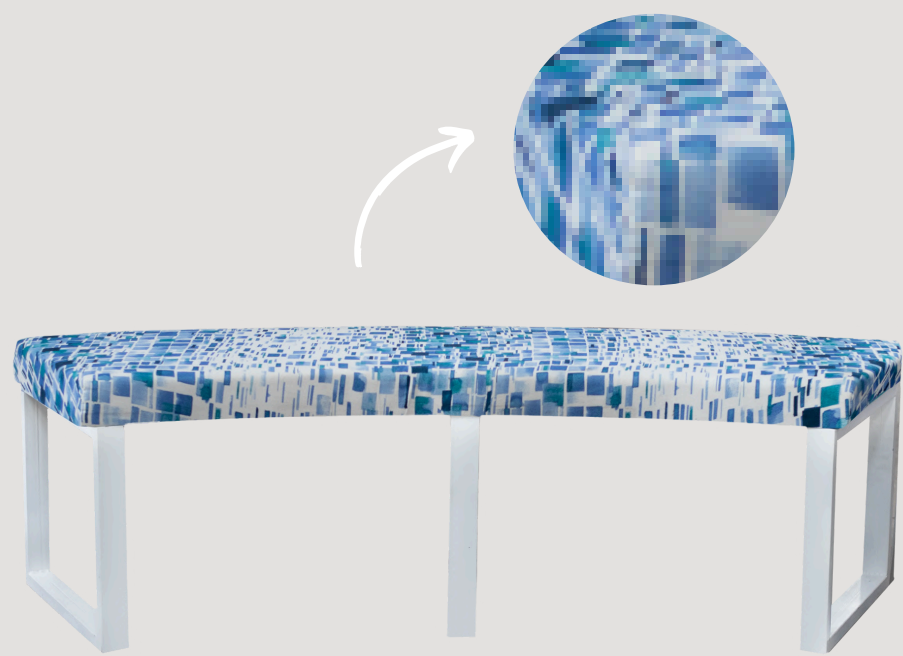

QUANTITY - 7
PRICE PER ITEM - R200

WOODEN BENCH

QUANTITY - 20
PRICE PER ITEM - R180

FURNITURE

OTTOMANS

OTTOMANS - CURVED BLUE & WHITE PATTERNED BENCH

QUANTITY - 1
PRICE PER ITEM - R550

OTTOMANS - CURVED BLUE & WHITE PATTERNED BENCH