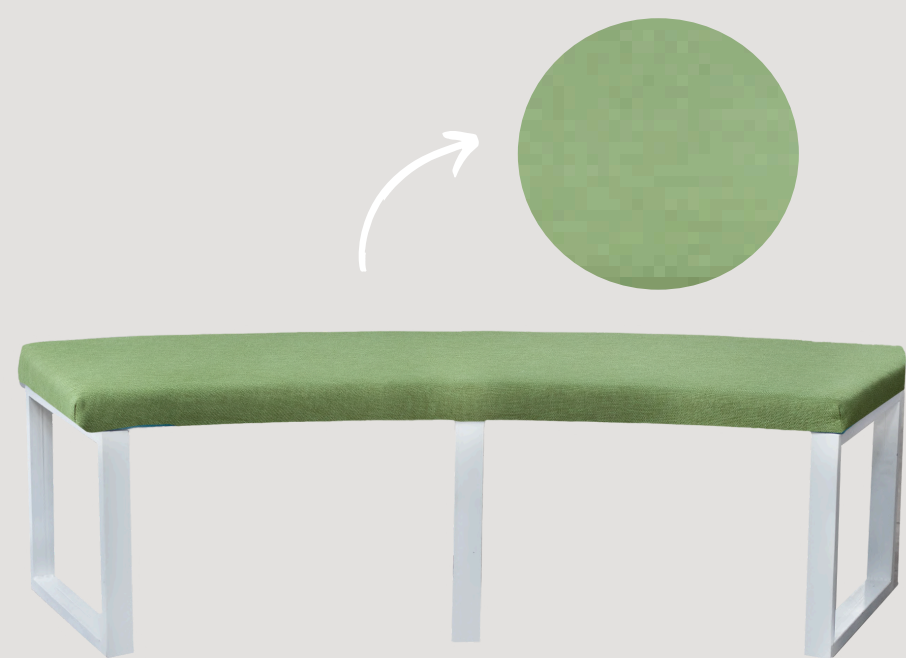

OTTOMANS - CURVED GREEN PLAIN BENCH

QUANTITY - 1
PRICE PER ITEM - R550