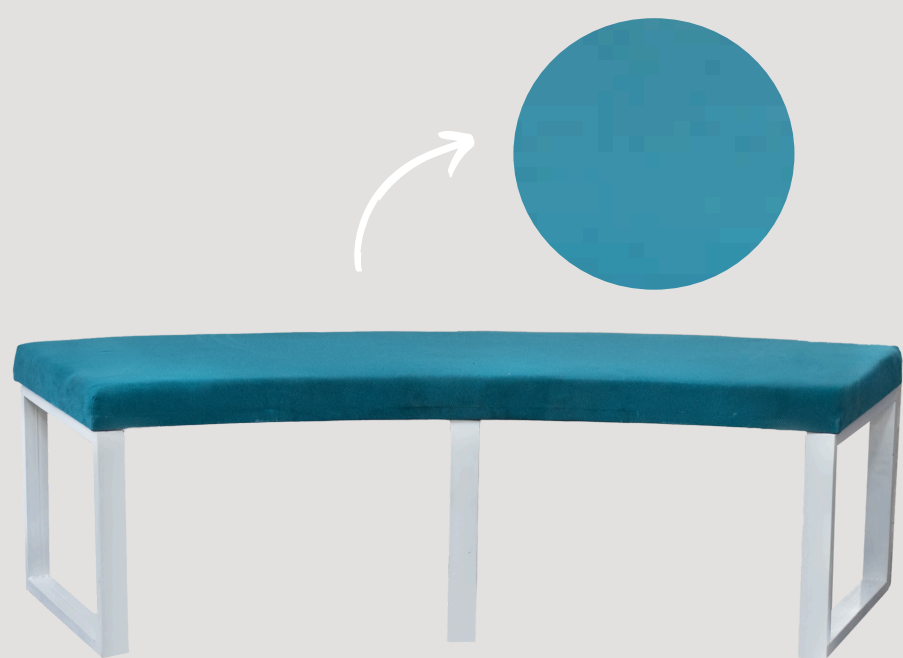

OTTOMANS - CURVED TURQUOISE PLAIN BENCH

QUANTITY - 1
PRICE PER ITEM - R550