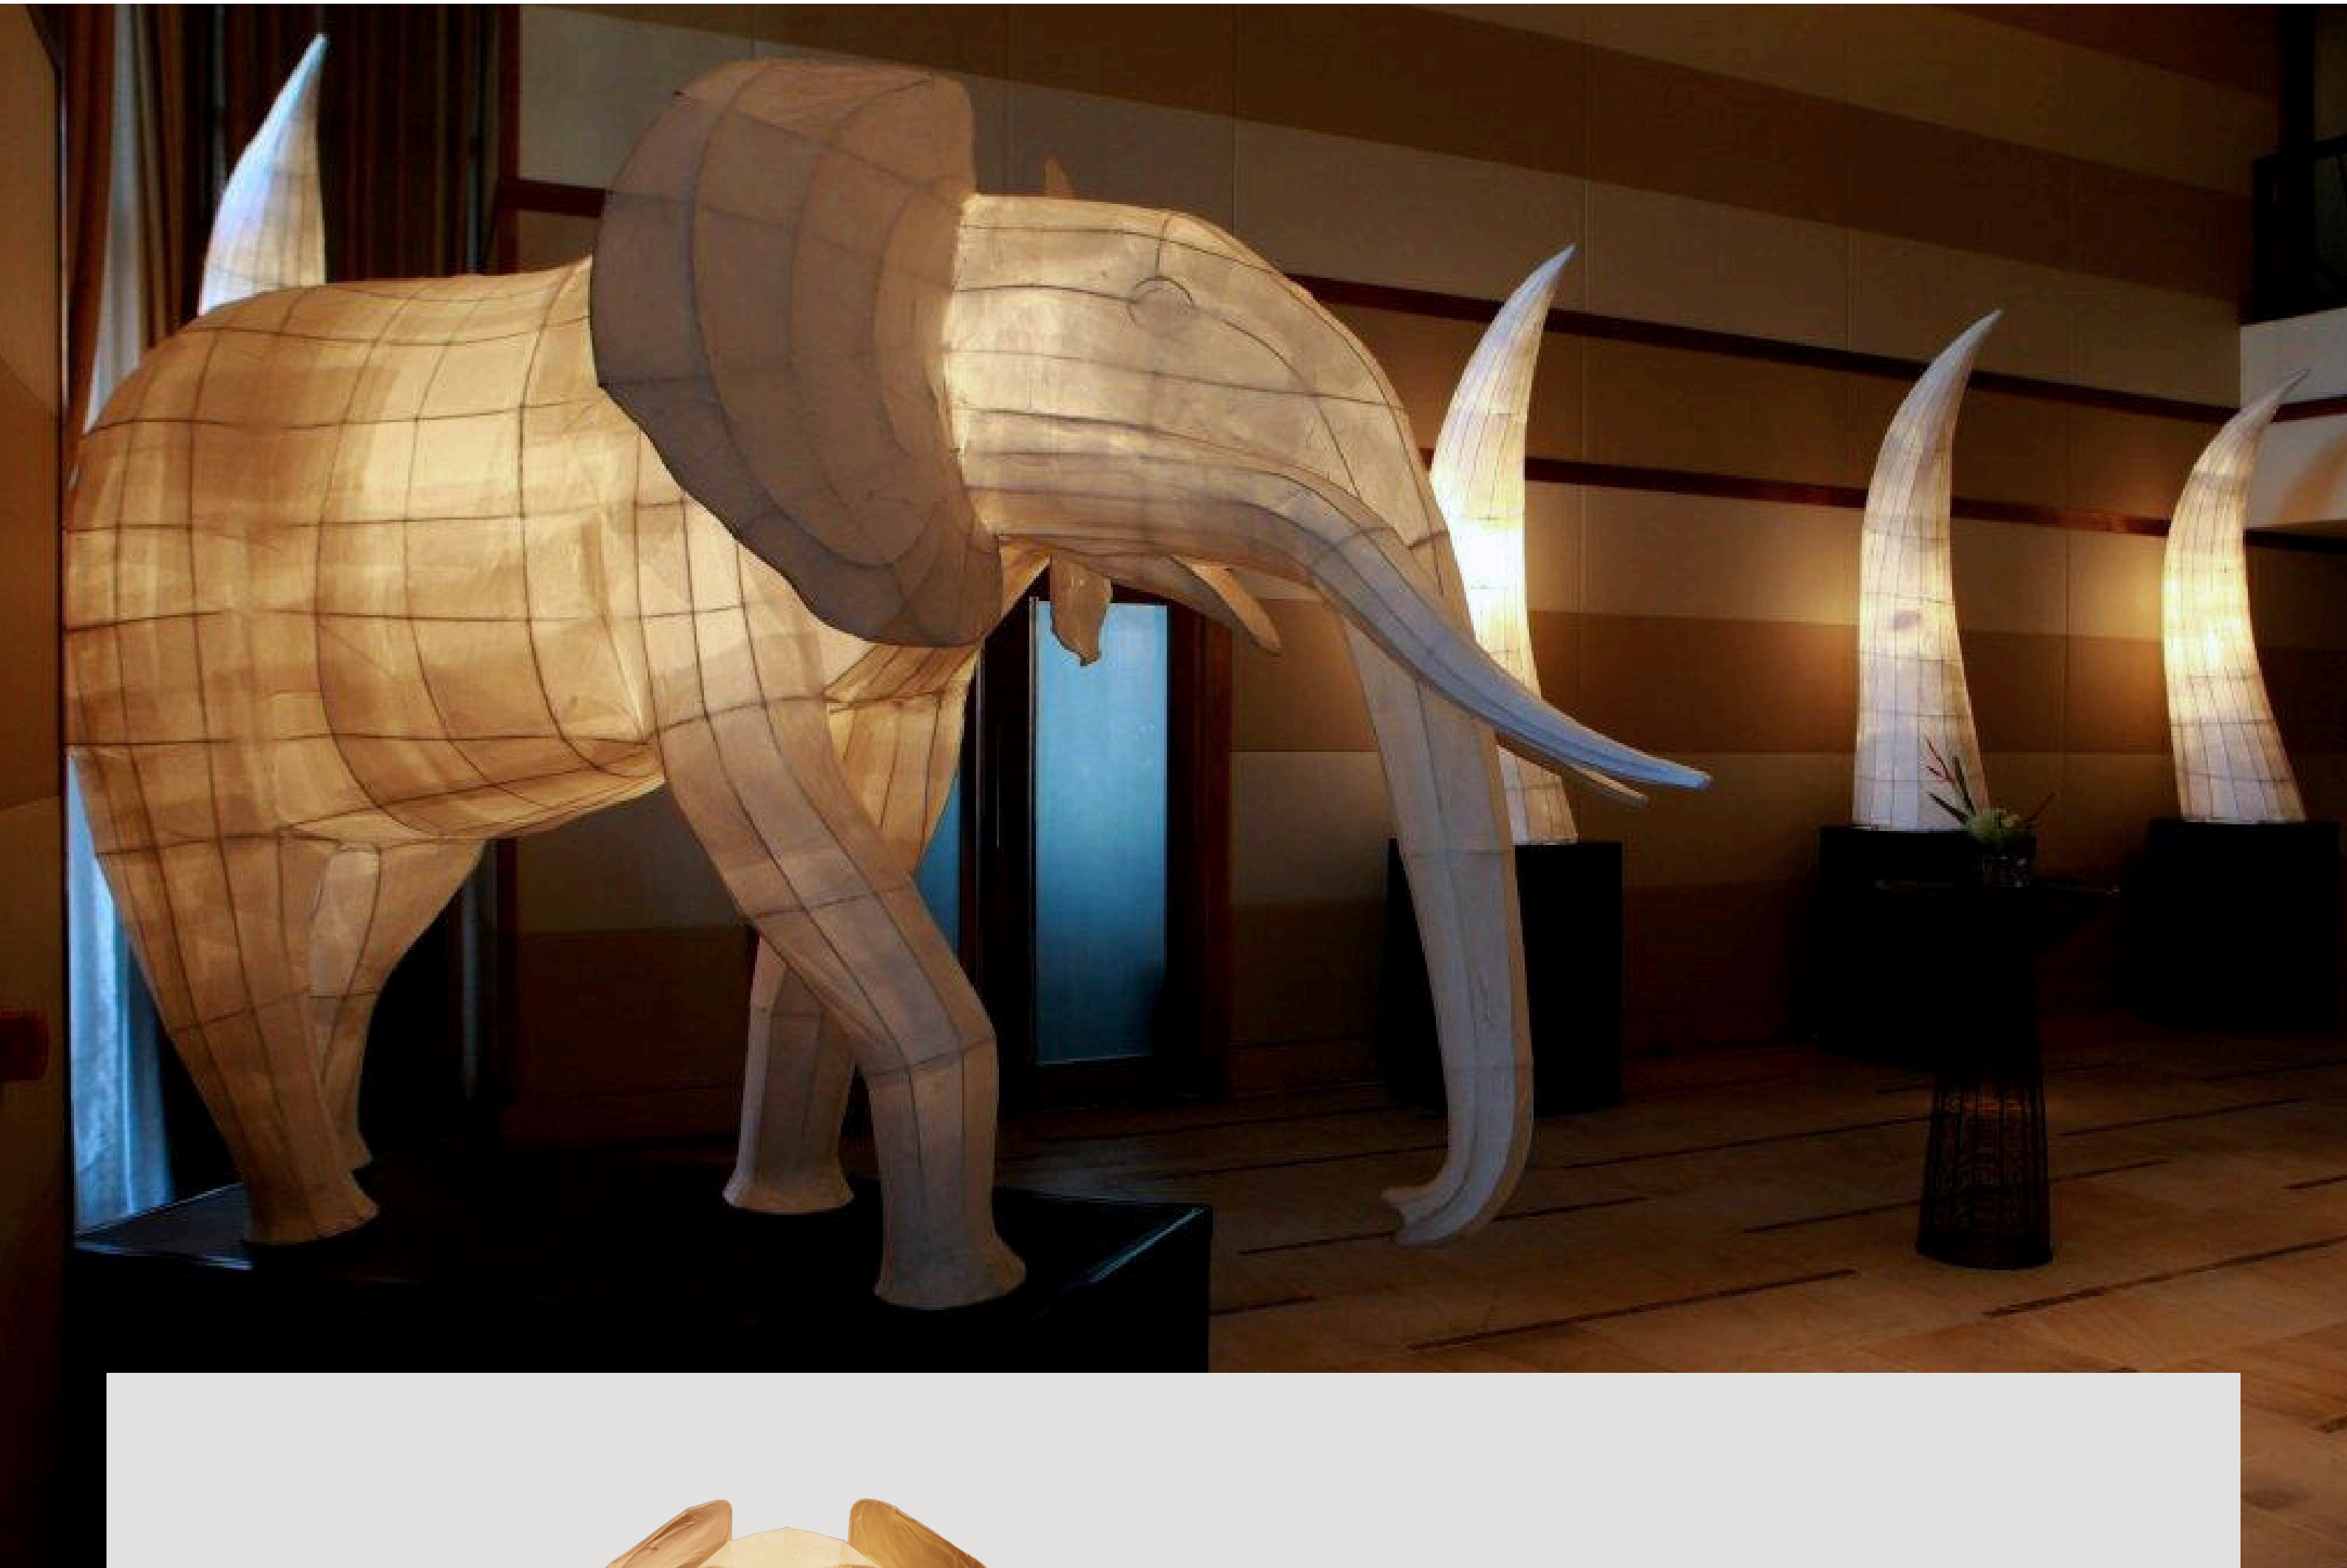

PAPER MACHE COLLECTION

ANIMALS

PAPER MACHE - BIG 5 ELEPHANT

QUANTITY - 1
SIZE - L:3,2M X W:1,95M X H: 2,05M
PRICE PER ITEM - R3500