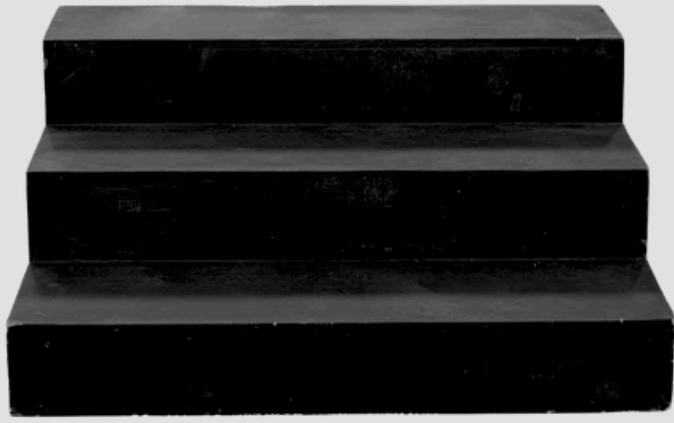

MISCELLANEOUS

WOODEN ITEMS

3-STEP STAIR SET

QUANTITY - 5
SIZE - L:1M X W:90CM X H:45CM
PRICE PER ITEM - R200