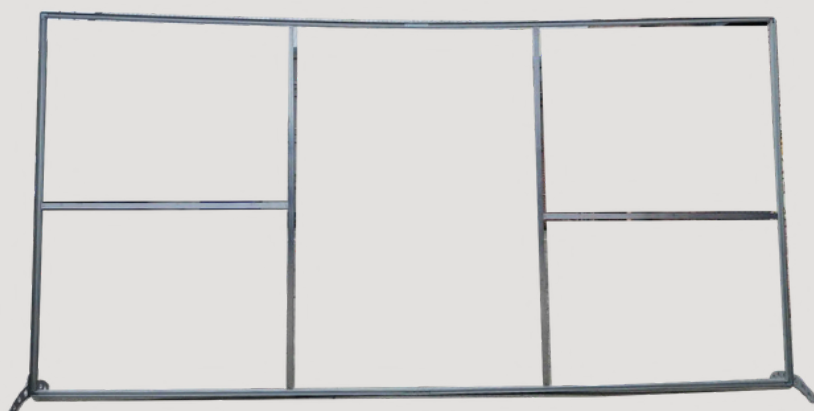

**CLIPTITE BANNER
FRAME**

QUANTITY - 2
SIZE - W:6M X H:2.5M
PRICE PER ITEM - R1 000