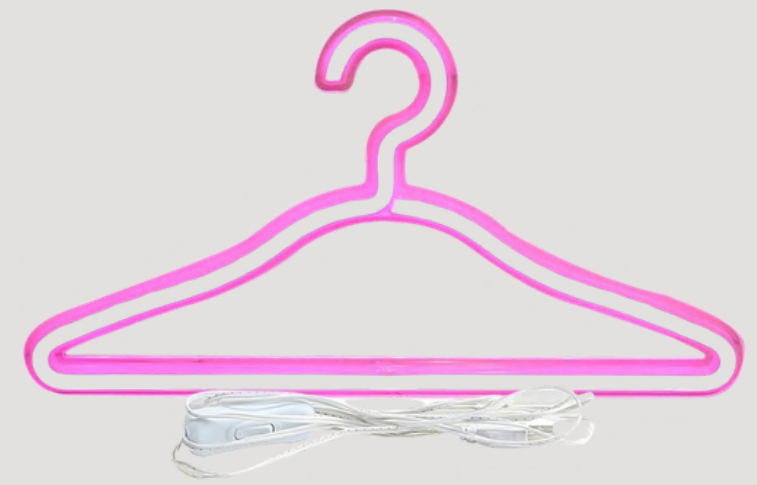

**HANGERS - LED LIGHT
(ELECTRICALLY OPERATED)**

QUANTITY - 9
PRICE PER ITEM - R30