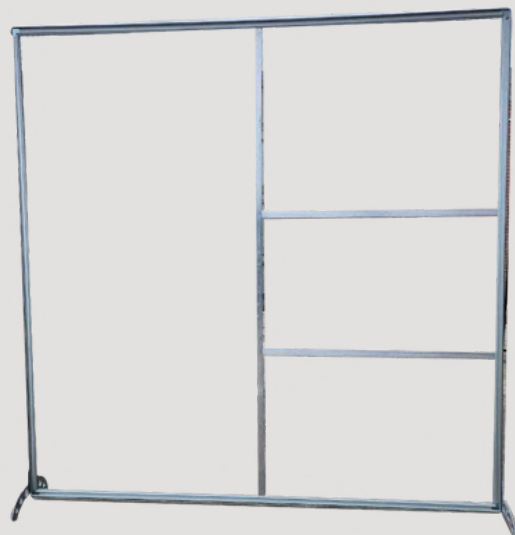

**CLIPTITE BANNER
FRAME**

QUANTITY - 1
SIZE - W:3M X H:3M
PRICE PER ITEM - R750