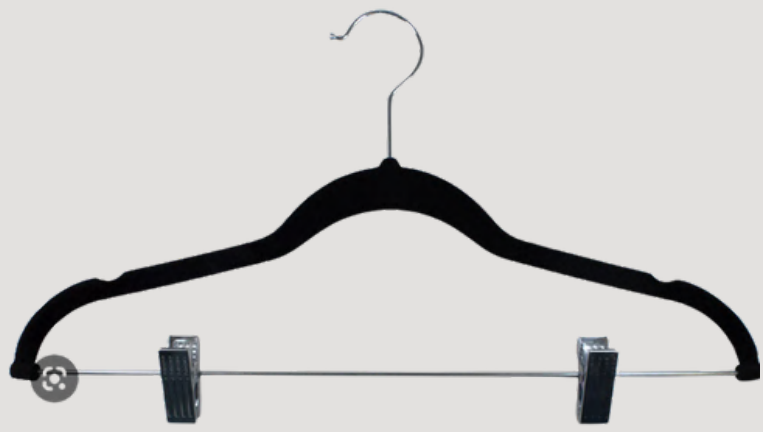

MISCELLANEOUS

CLOTHING RAILS AND HANGERS

**HANGERS - BLACK
VELVET WITH CLIPS**

QUANTITY - 65
PRICE PER ITEM - R10 EACH