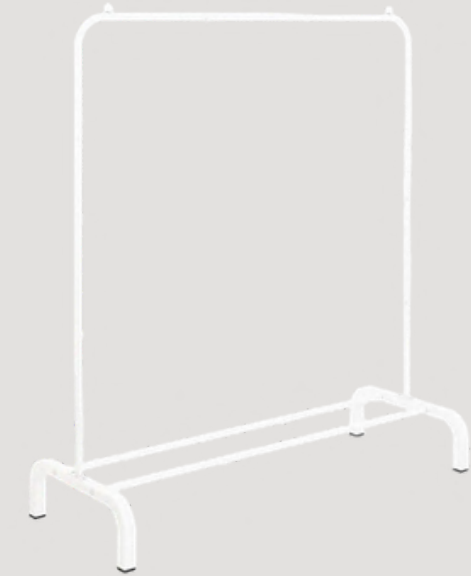

**SHELF - CRAFT
STRAIGHT SHELF**

QUANTITY - 8
PRICE PER ITEM - R500

NEW

**SHELF - CRAFT
STRAIGHT SHELF**

QUANTITY - 8
SIZE - L:155CM X W:55CM X H:1M
PRICE PER ITEM - R400

MISCELLANEOUS

CLOTHING RAILS AND HANGERS

**CLOTHING RAILS - MODERN
RAIL WITH SHELVES**

QUANTITY - 1
SIZE - L:1,5M X H:1,75M
PRICE PER ITEM - R 600

**CLOTHING RAILS -
METAL RAIL BLACK**

QUANTITY - 5
SIZE - L:83CM X H:1.45M
PRICE PER ITEM - R200

**CLOTHING RAILS -
METAL RAIL WHITE**