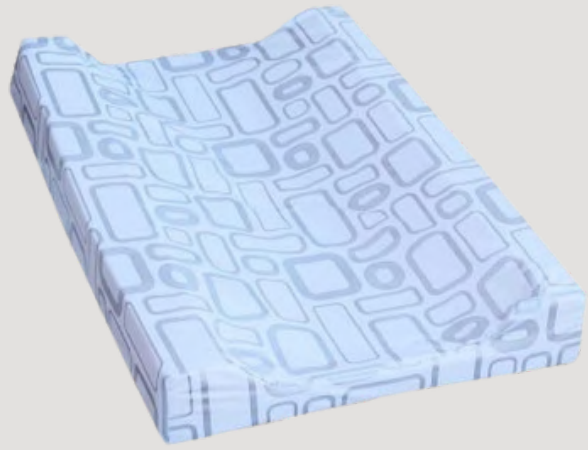

MISCELLANEOUS

BATHROOM ITEMS

SNUGGLETIME AFTER BATH MATTRESS PVC ASSORTED

QUANTITY - 4
PRICE PER ITEM - R40