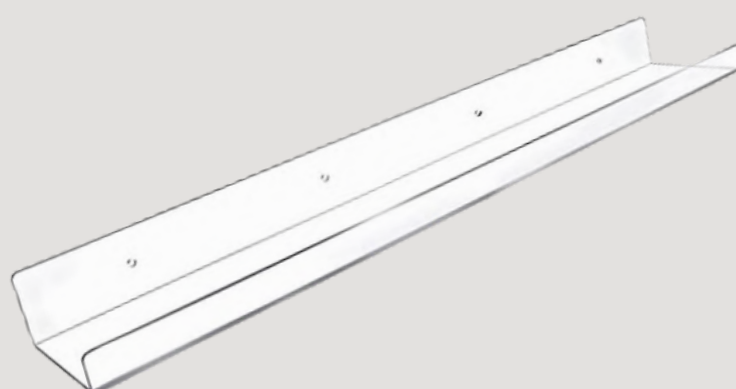

PERSPEX SHELF WITH LIP

QUANTITY - 6
SIZE - L:80CM X H:0.55CM
PRICE PER ITEM - R80