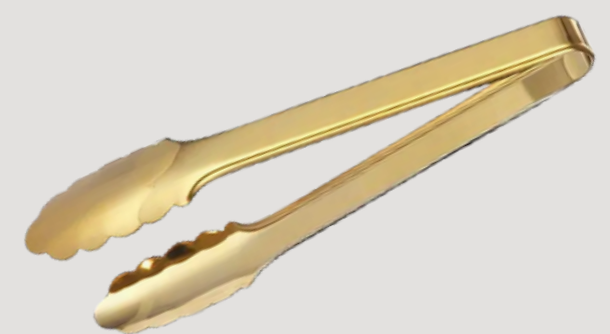

QUANTITY - 8
 SIZE - 20CM
 PRICE PER ITEM - R20

GOLD NOLAN SALAD SERVER SET

QUANTITY - 8
 PRICE PER ITEM - R80

GOLD SMALL SERVING SPOON

QUANTITY - 29
 SIZE - 22CM
 PRICE PER ITEM - R10

GOLD SALAD SERVER SET

QUANTITY - 3
 SIZE - 29 X 6CM
 PRICE PER ITEM - R80

CATERING - SMALL GOLD CANDY SCOOPS

QUANTITY - 4
 SIZE - 22CM
 PRICE PER ITEM - R10

GOLD LARGE SERVING SPOON

QUANTITY - 4
 SIZE - 26,5CM
 PRICE PER ITEM - R15